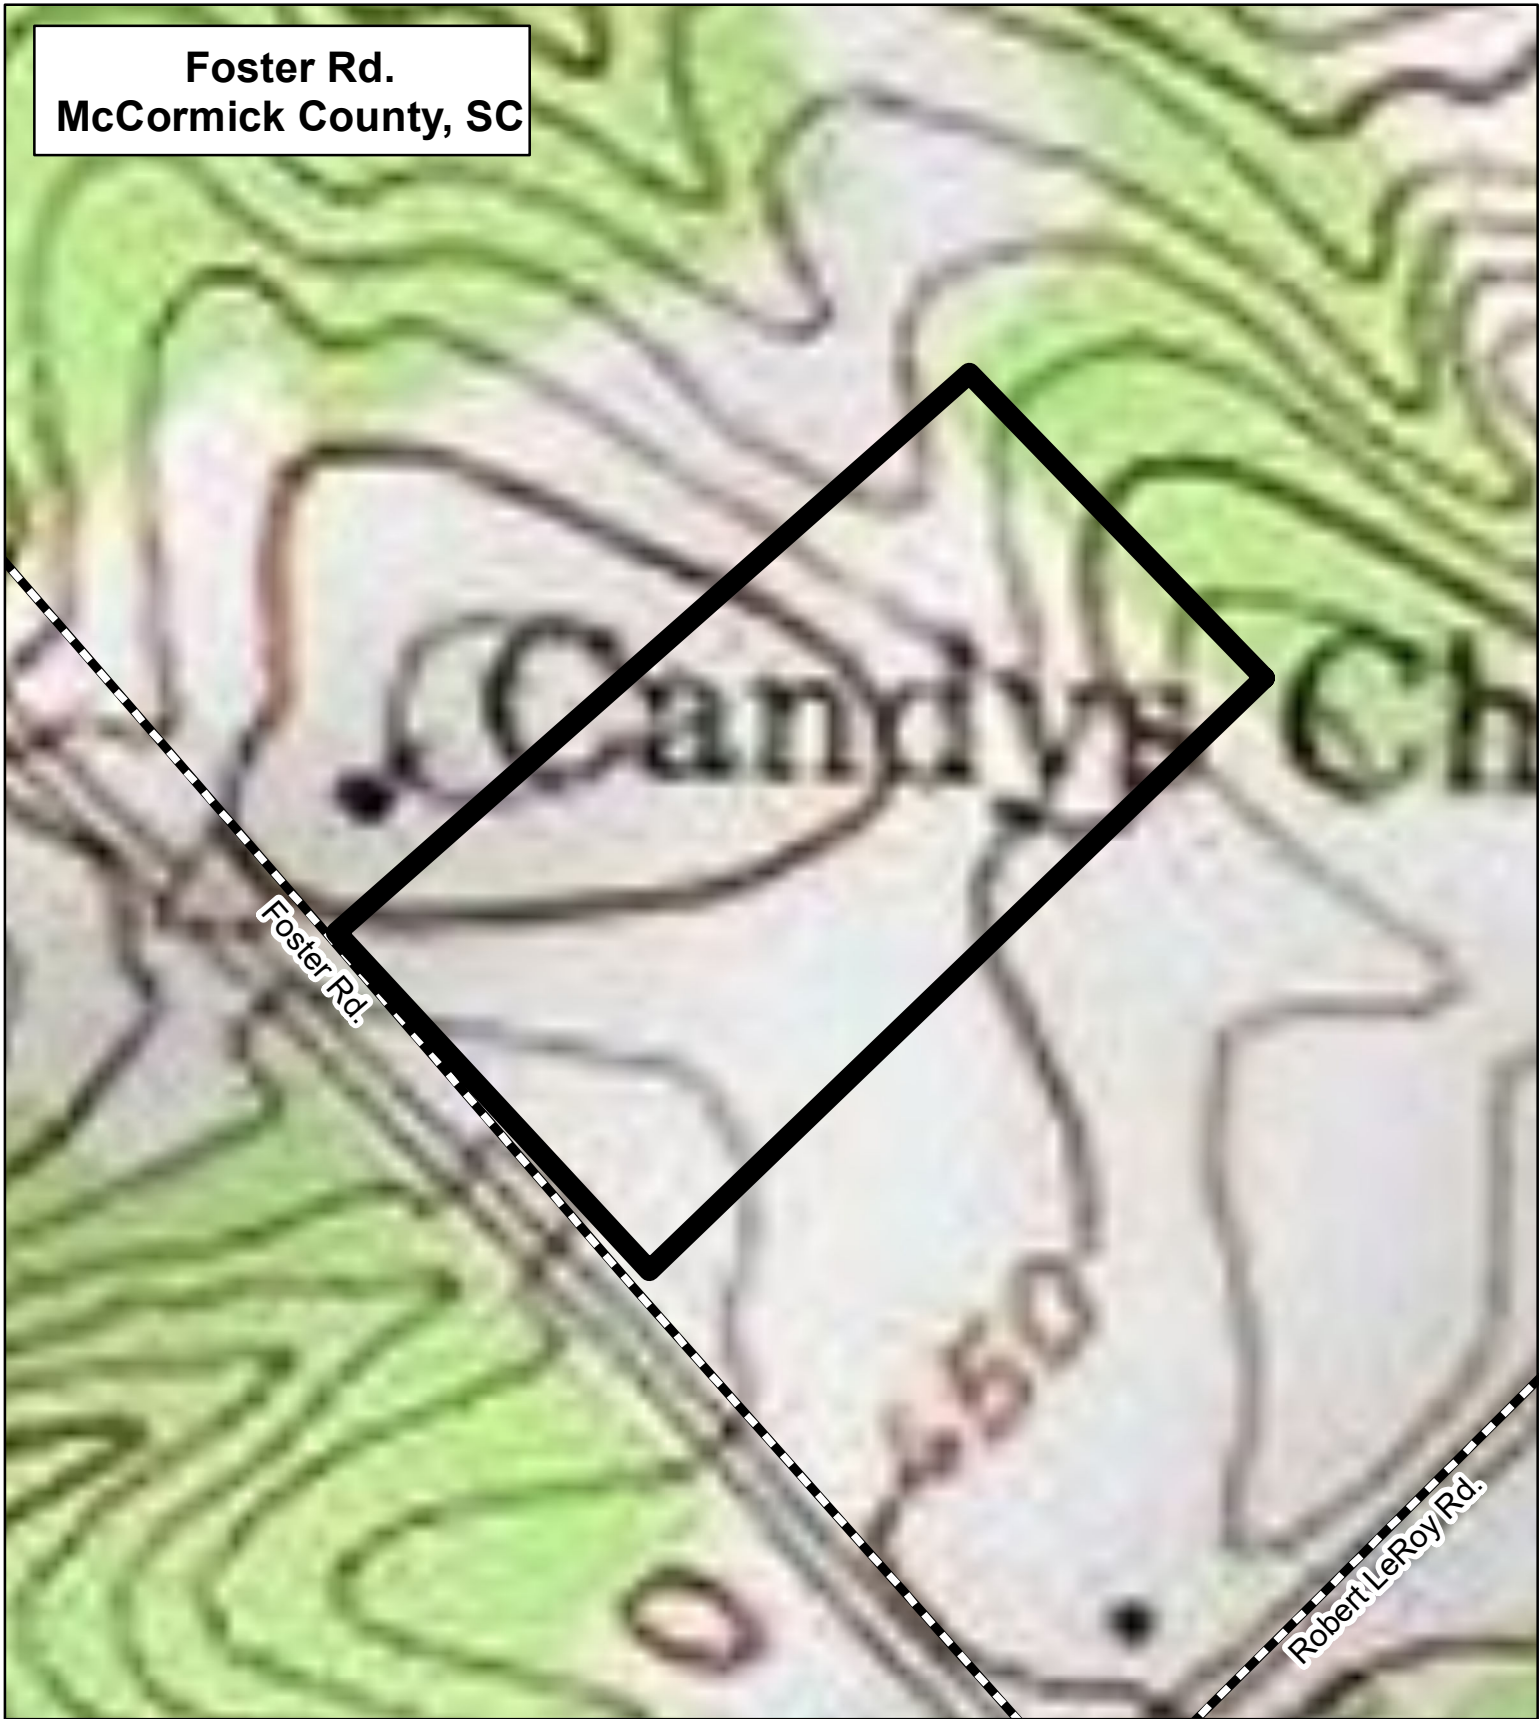

Foster Rd.
McCormick County, SC

Lat, Long: 34.008376, -82.437137

12/23/2024 2:22:52 PM

1 inch = 210 feet

This map is considered accurate; however, no warranty is given or implied.

864.229.0098
www.thompsonforest.com