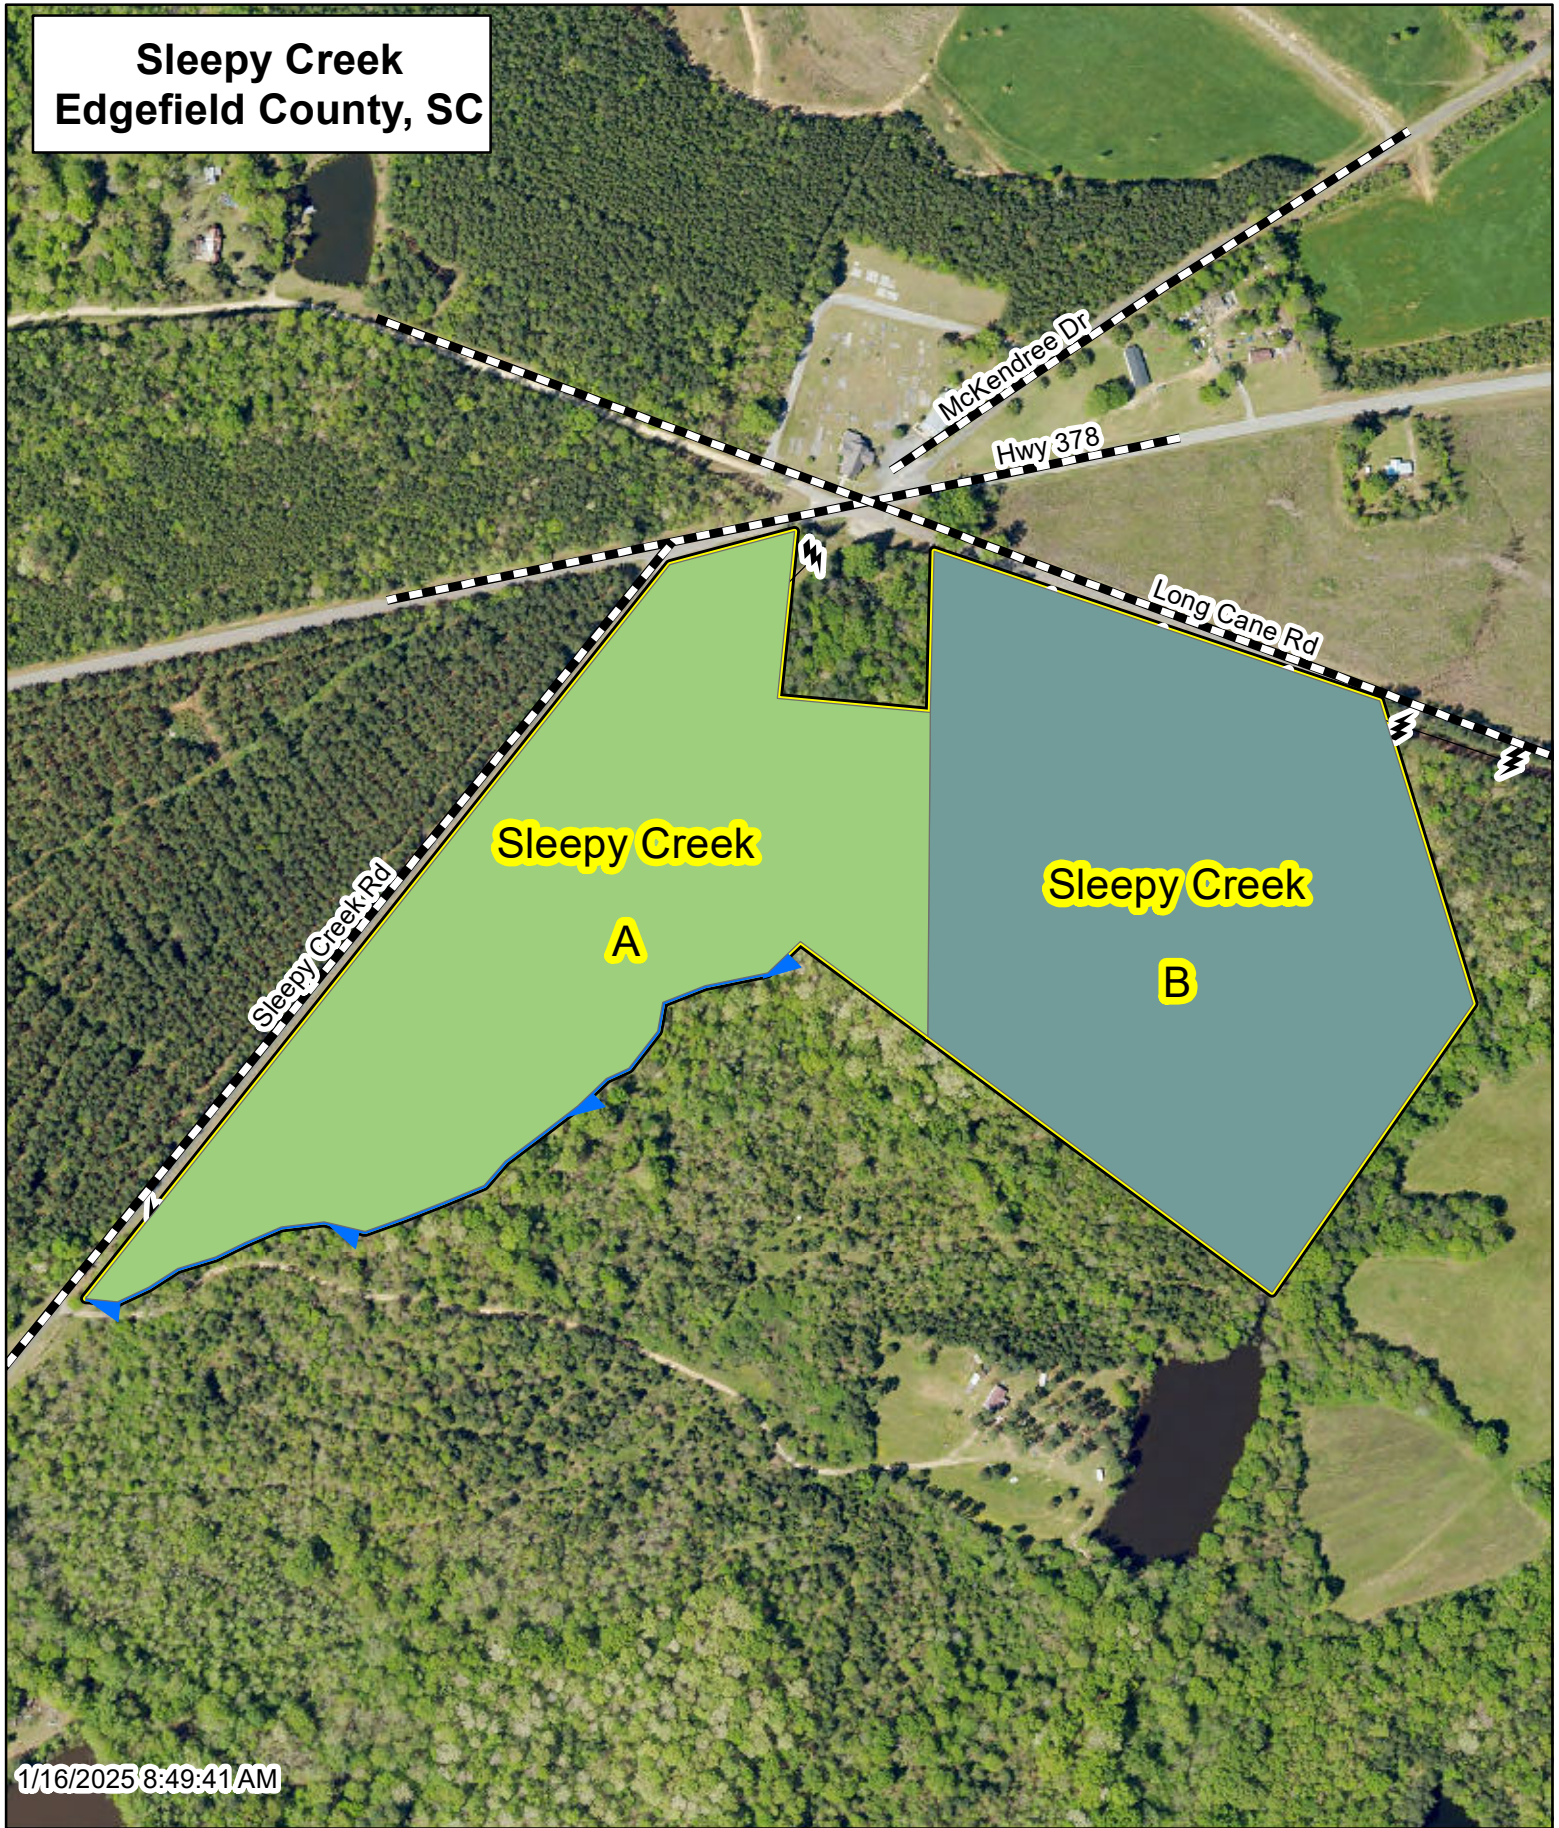

**Sleepy Creek
Edgefield County, SC**

0 100 200 400
Feet

1 inch = 400 feet

This map is considered to be accurate; however, no warranty is given or implied.

864.229.0098
www.thompsonforest.com