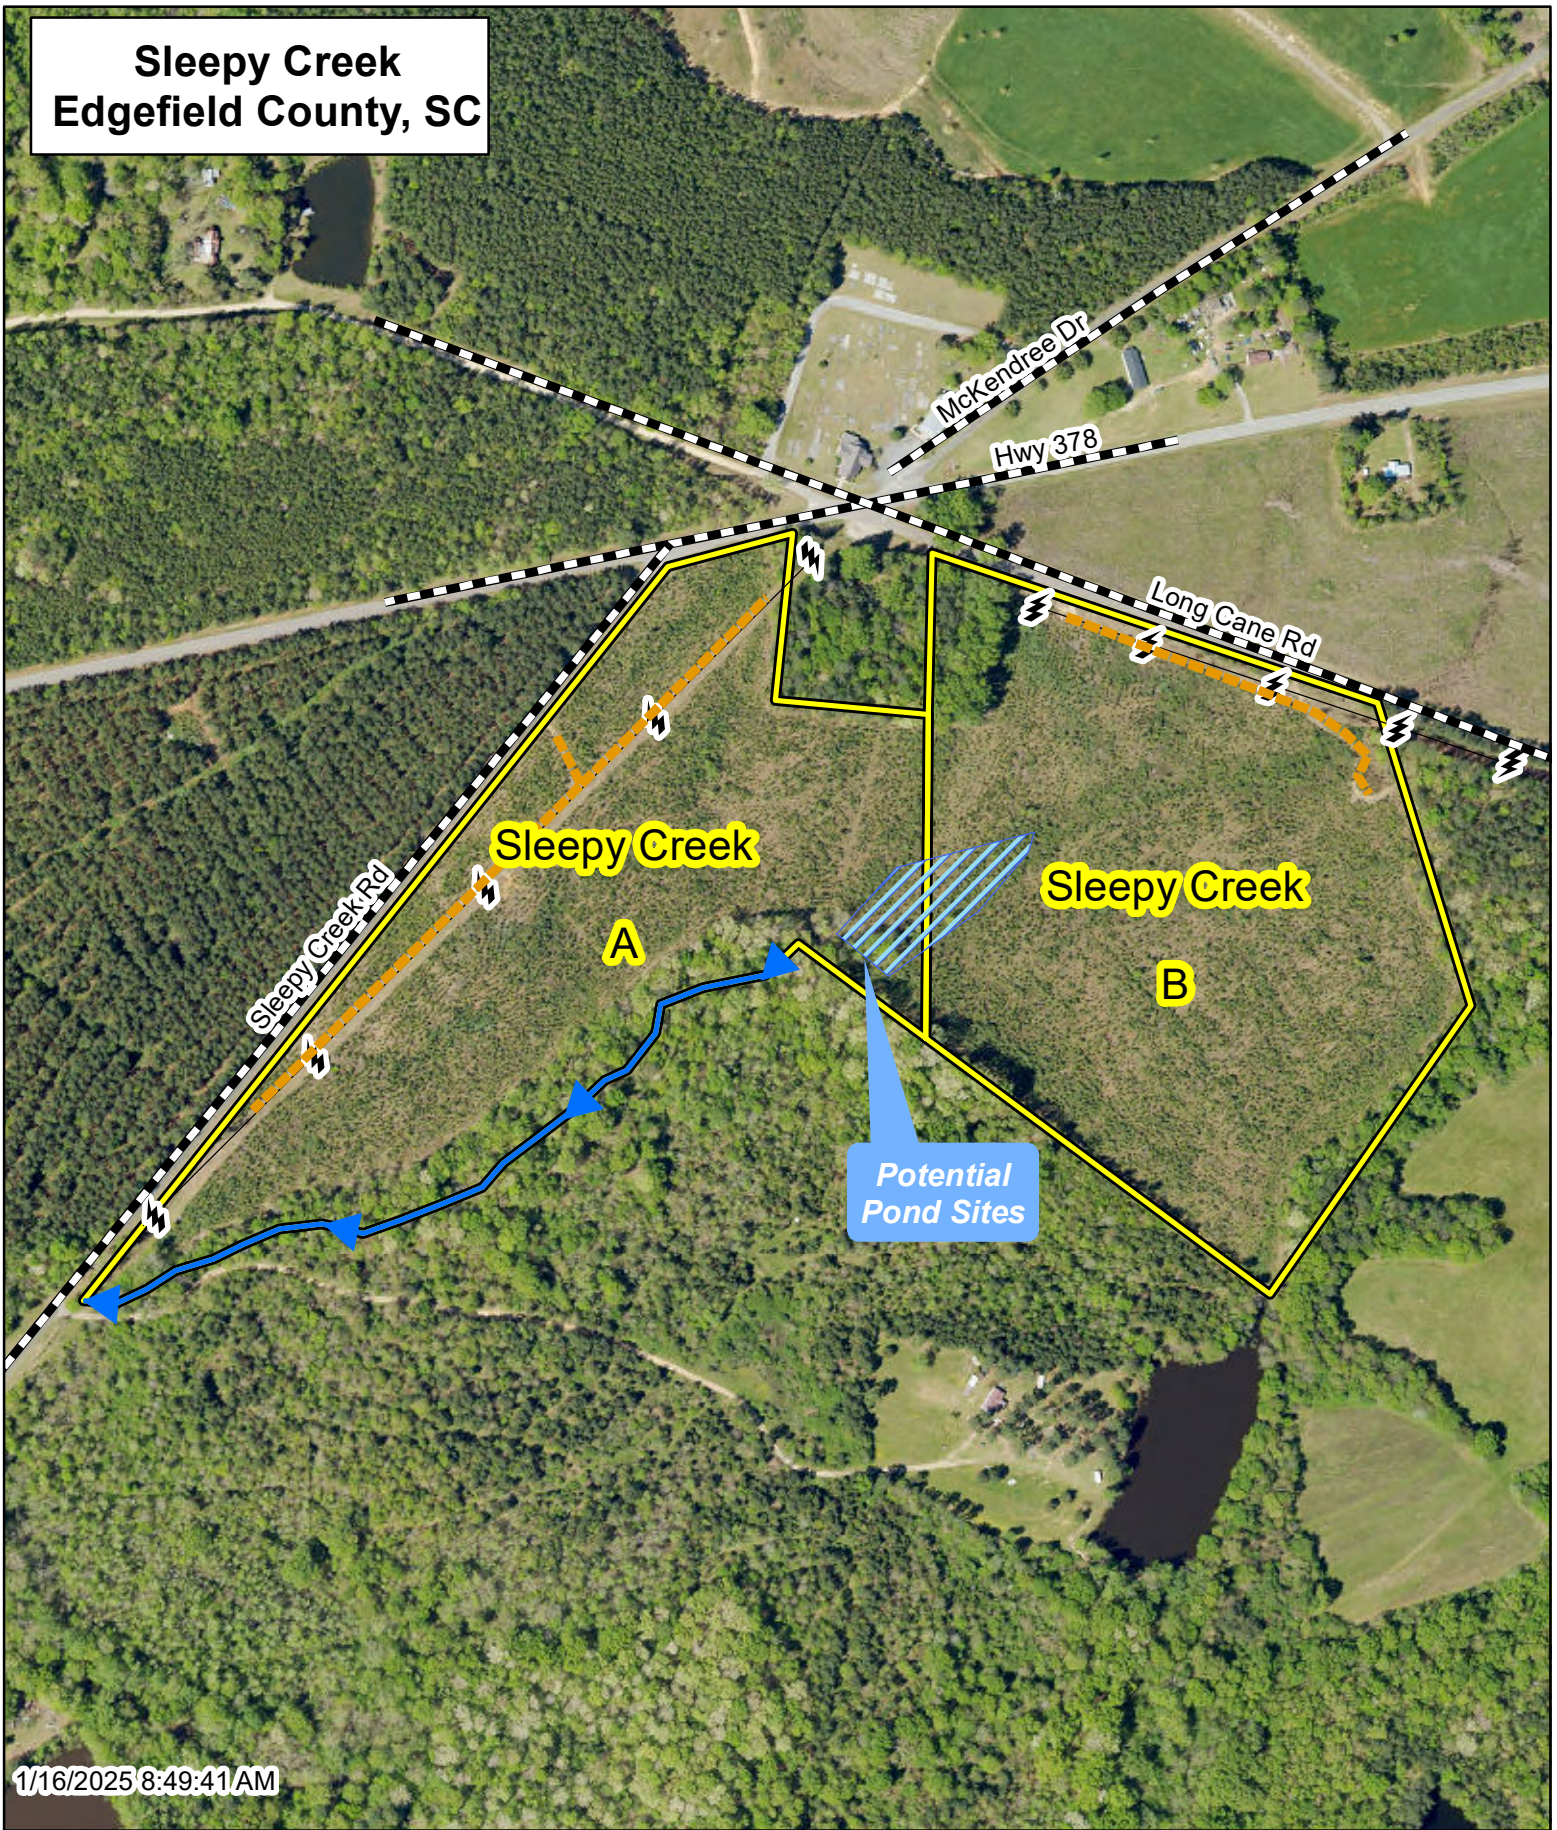

**Sleepy Creek
Edgefield County, SC**

1/16/2025 8:49:41 AM

0 100 200 400
Feet

1 inch = 400 feet

This map is considered to be accurate; however, no warranty is given or implied.

THOMPSON
Forest Consultants, Inc.