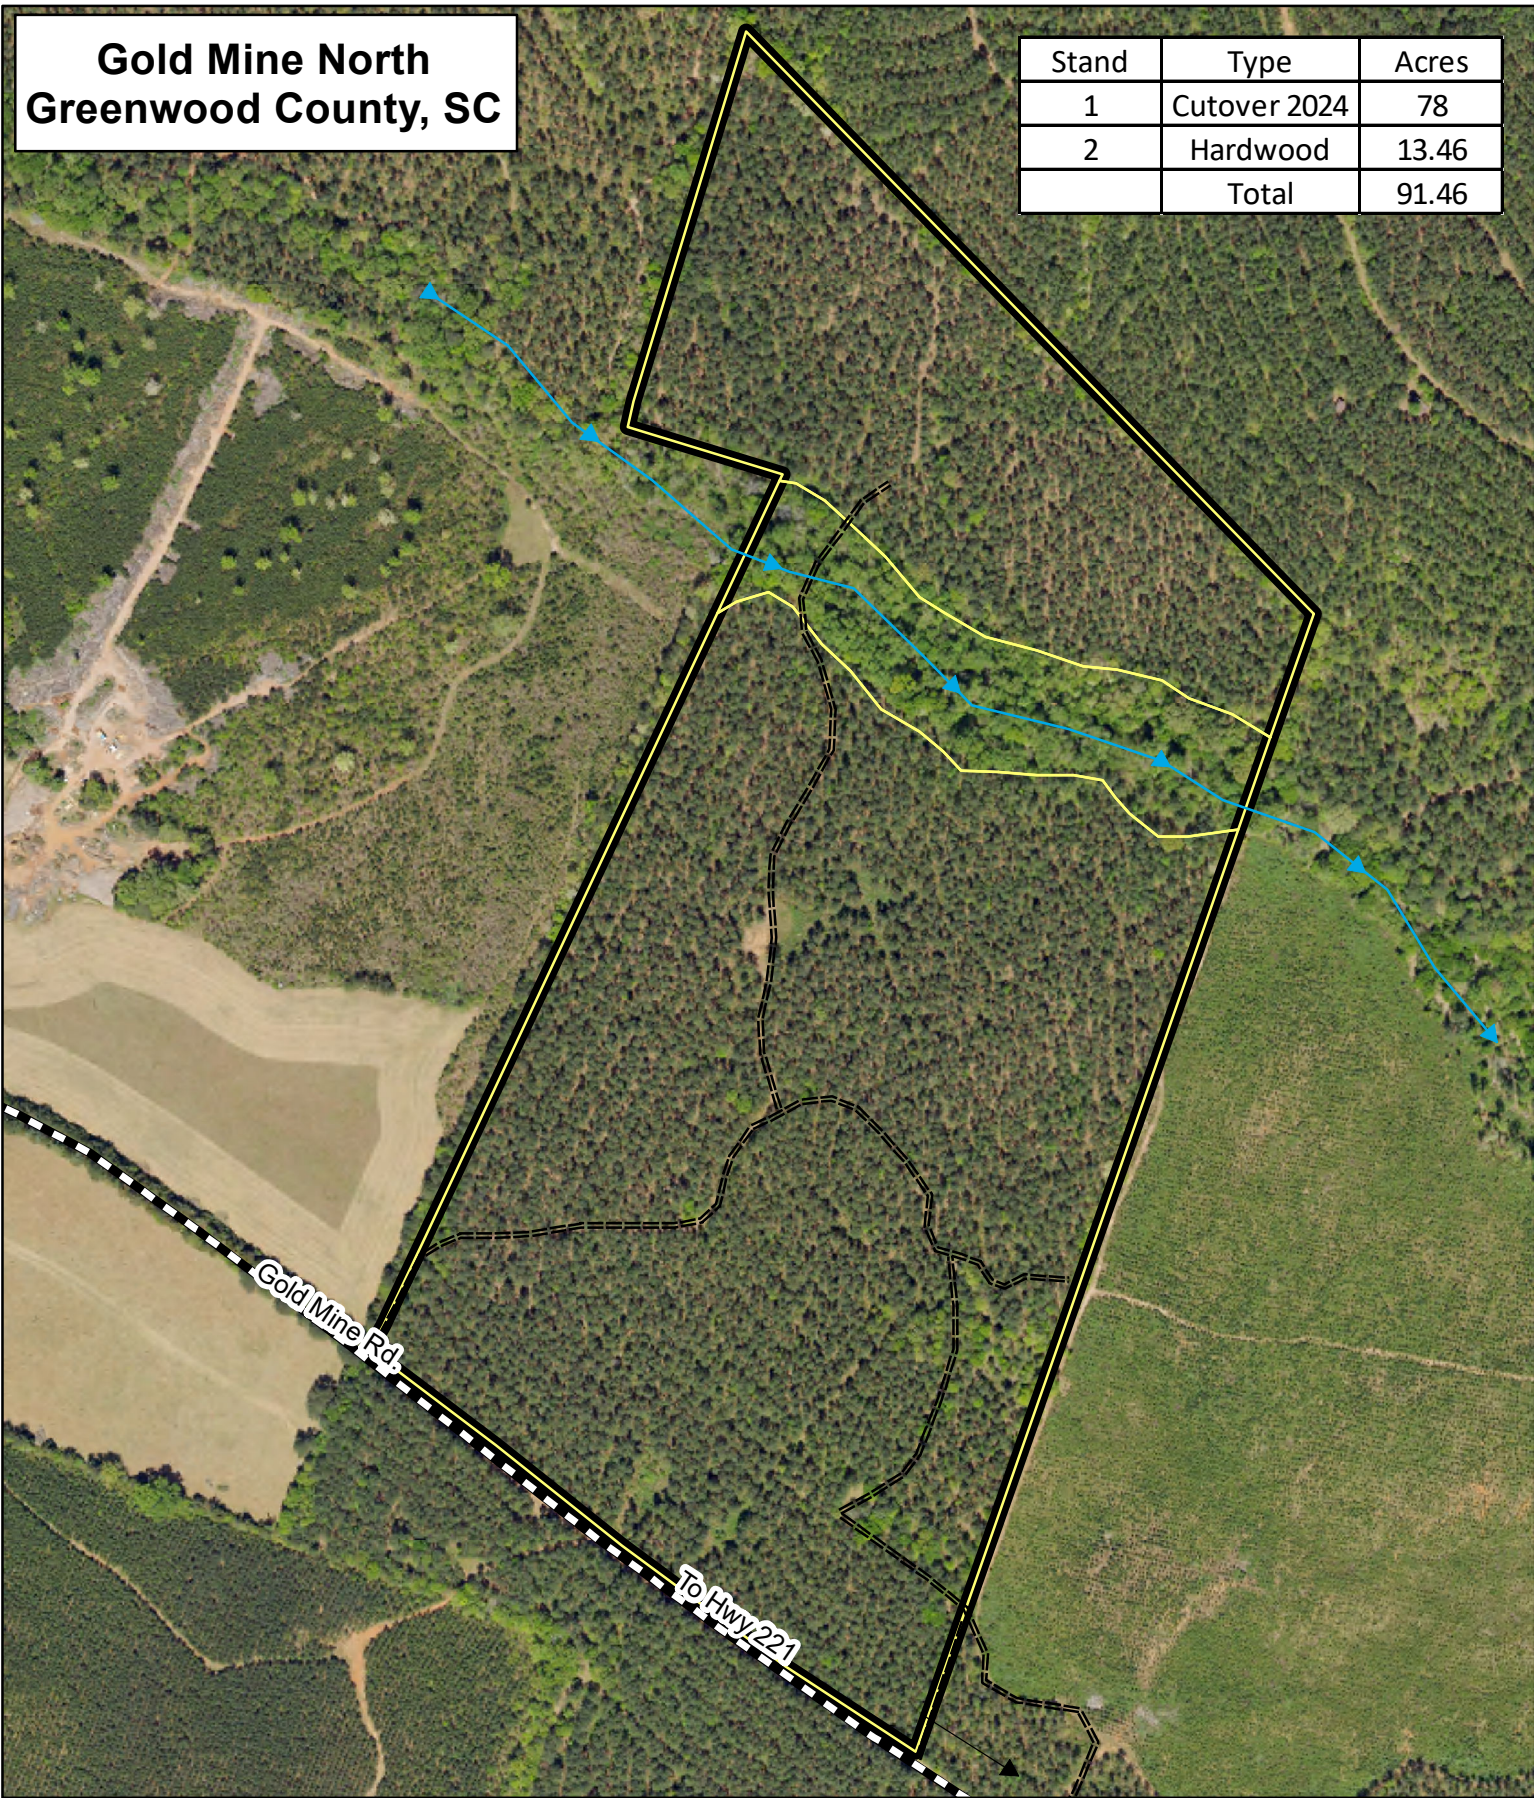

Gold Mine North Greenwood County, SC

Stand	Type	Acres
1	Cutover 2024	78
2	Hardwood	13.46
	Total	91.46

Latitude: 34.0844
Longitude: -82.2393

1 inch = 417 feet

Date Saved: 2/5/2025 1:51:26 PM

864.229.0098
www.thompsonforest.com

This map is considered accurate; however, no warranty is given or implied.