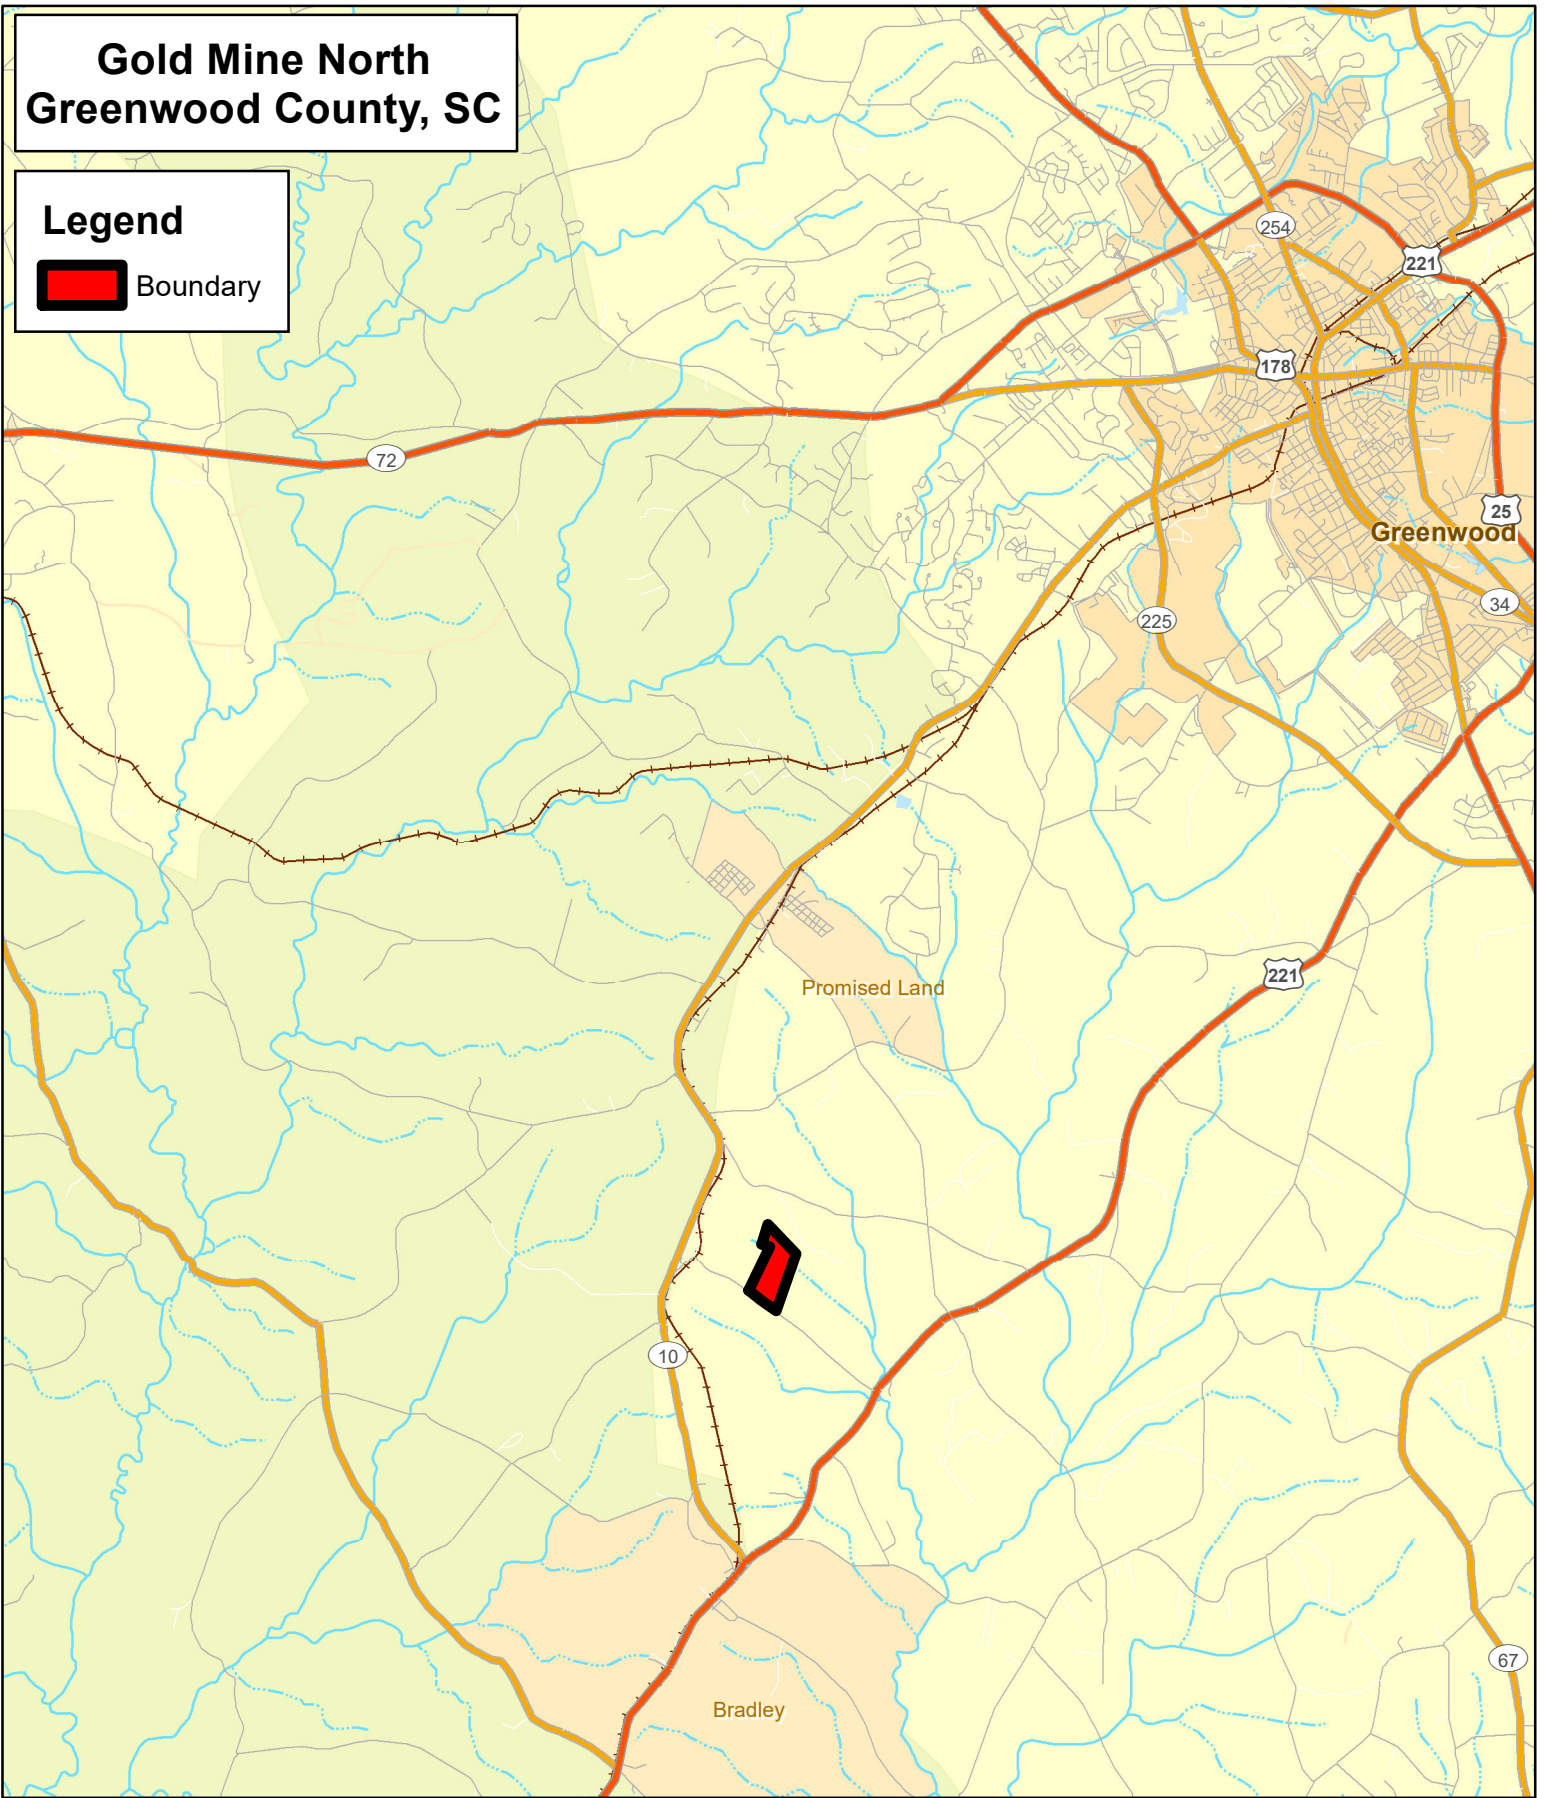

Gold Mine North Greenwood County, SC

Legend

 Boundary

Latitude: 34.0844
Longitude: -82.2393

1 inch = 8,333 feet

Date Saved: 2/5/2025 1:53:18 PM

864.229.0098
www.thompsonforest.com

This map is considered accurate; however, no warranty is given or implied.