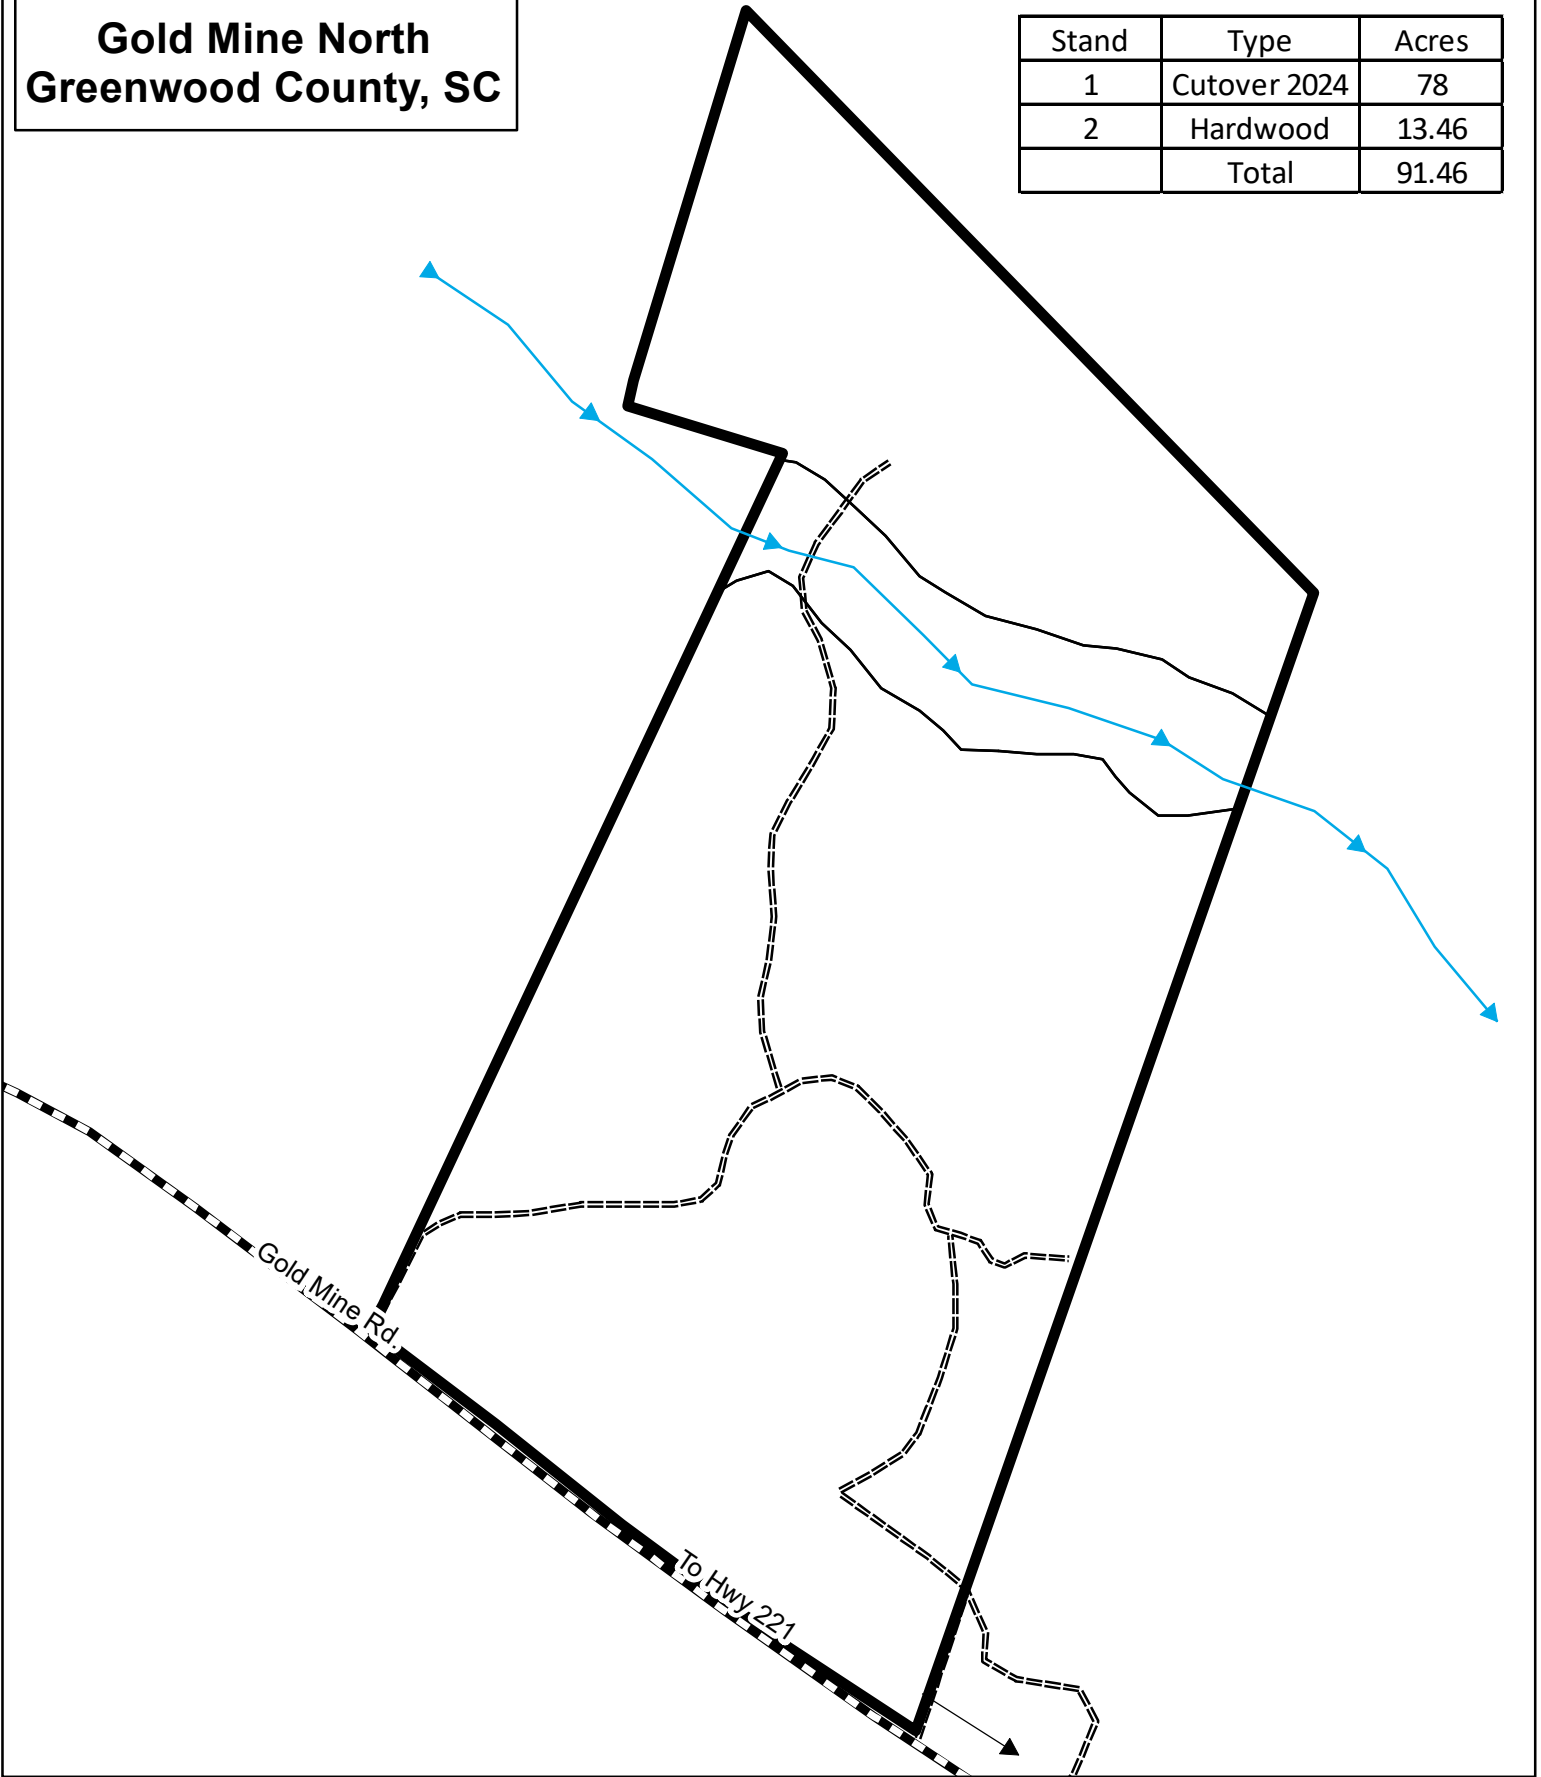

**Gold Mine North  
Greenwood County, SC**

Stand	Type	Acres
1	Cutover 2024	78
2	Hardwood	13.46
	Total	91.46

**N**  
Latitude: 34.0844  
Longitude: -82.2393

1 inch = 417 feet  
0 330 660 Feet

Date Saved: 2/5/2025 1:42:46 PM

864.229.0098  
www.thompsonforest.com

This map is considered accurate; however, no warranty is given or implied.