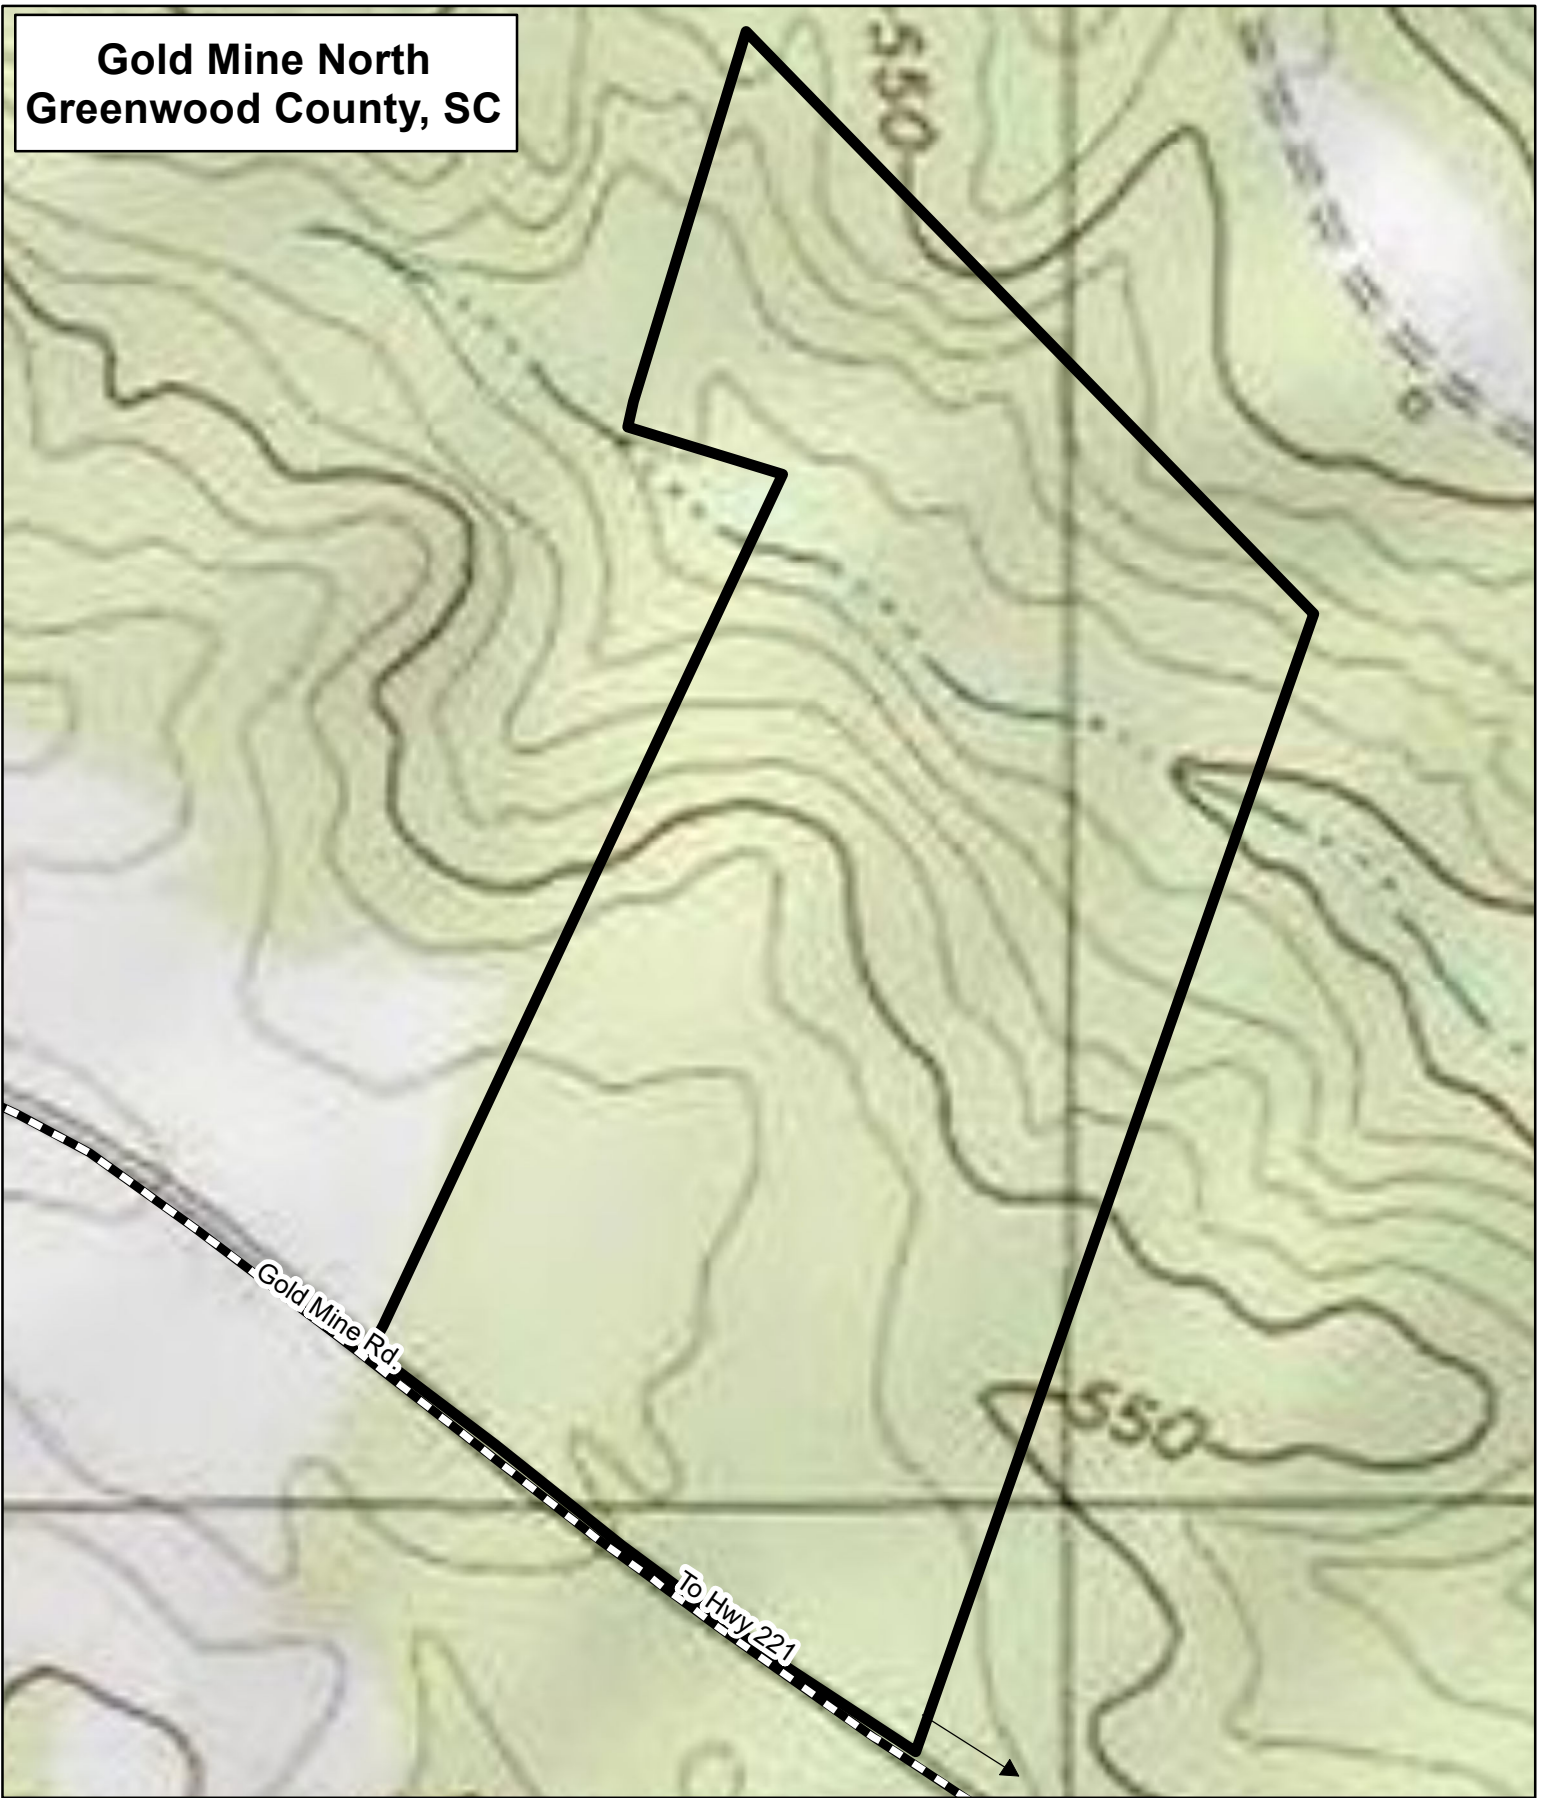

**Gold Mine North
Greenwood County, SC**

N
Latitude: 34.0844
Longitude: -82.2393

1 inch = 417 feet
0 330 660 Feet

Date Saved: 2/5/2025 1:42:46 PM

864.229.0098
www.thompsonforest.com

This map is considered accurate; however, no warranty is given or implied.