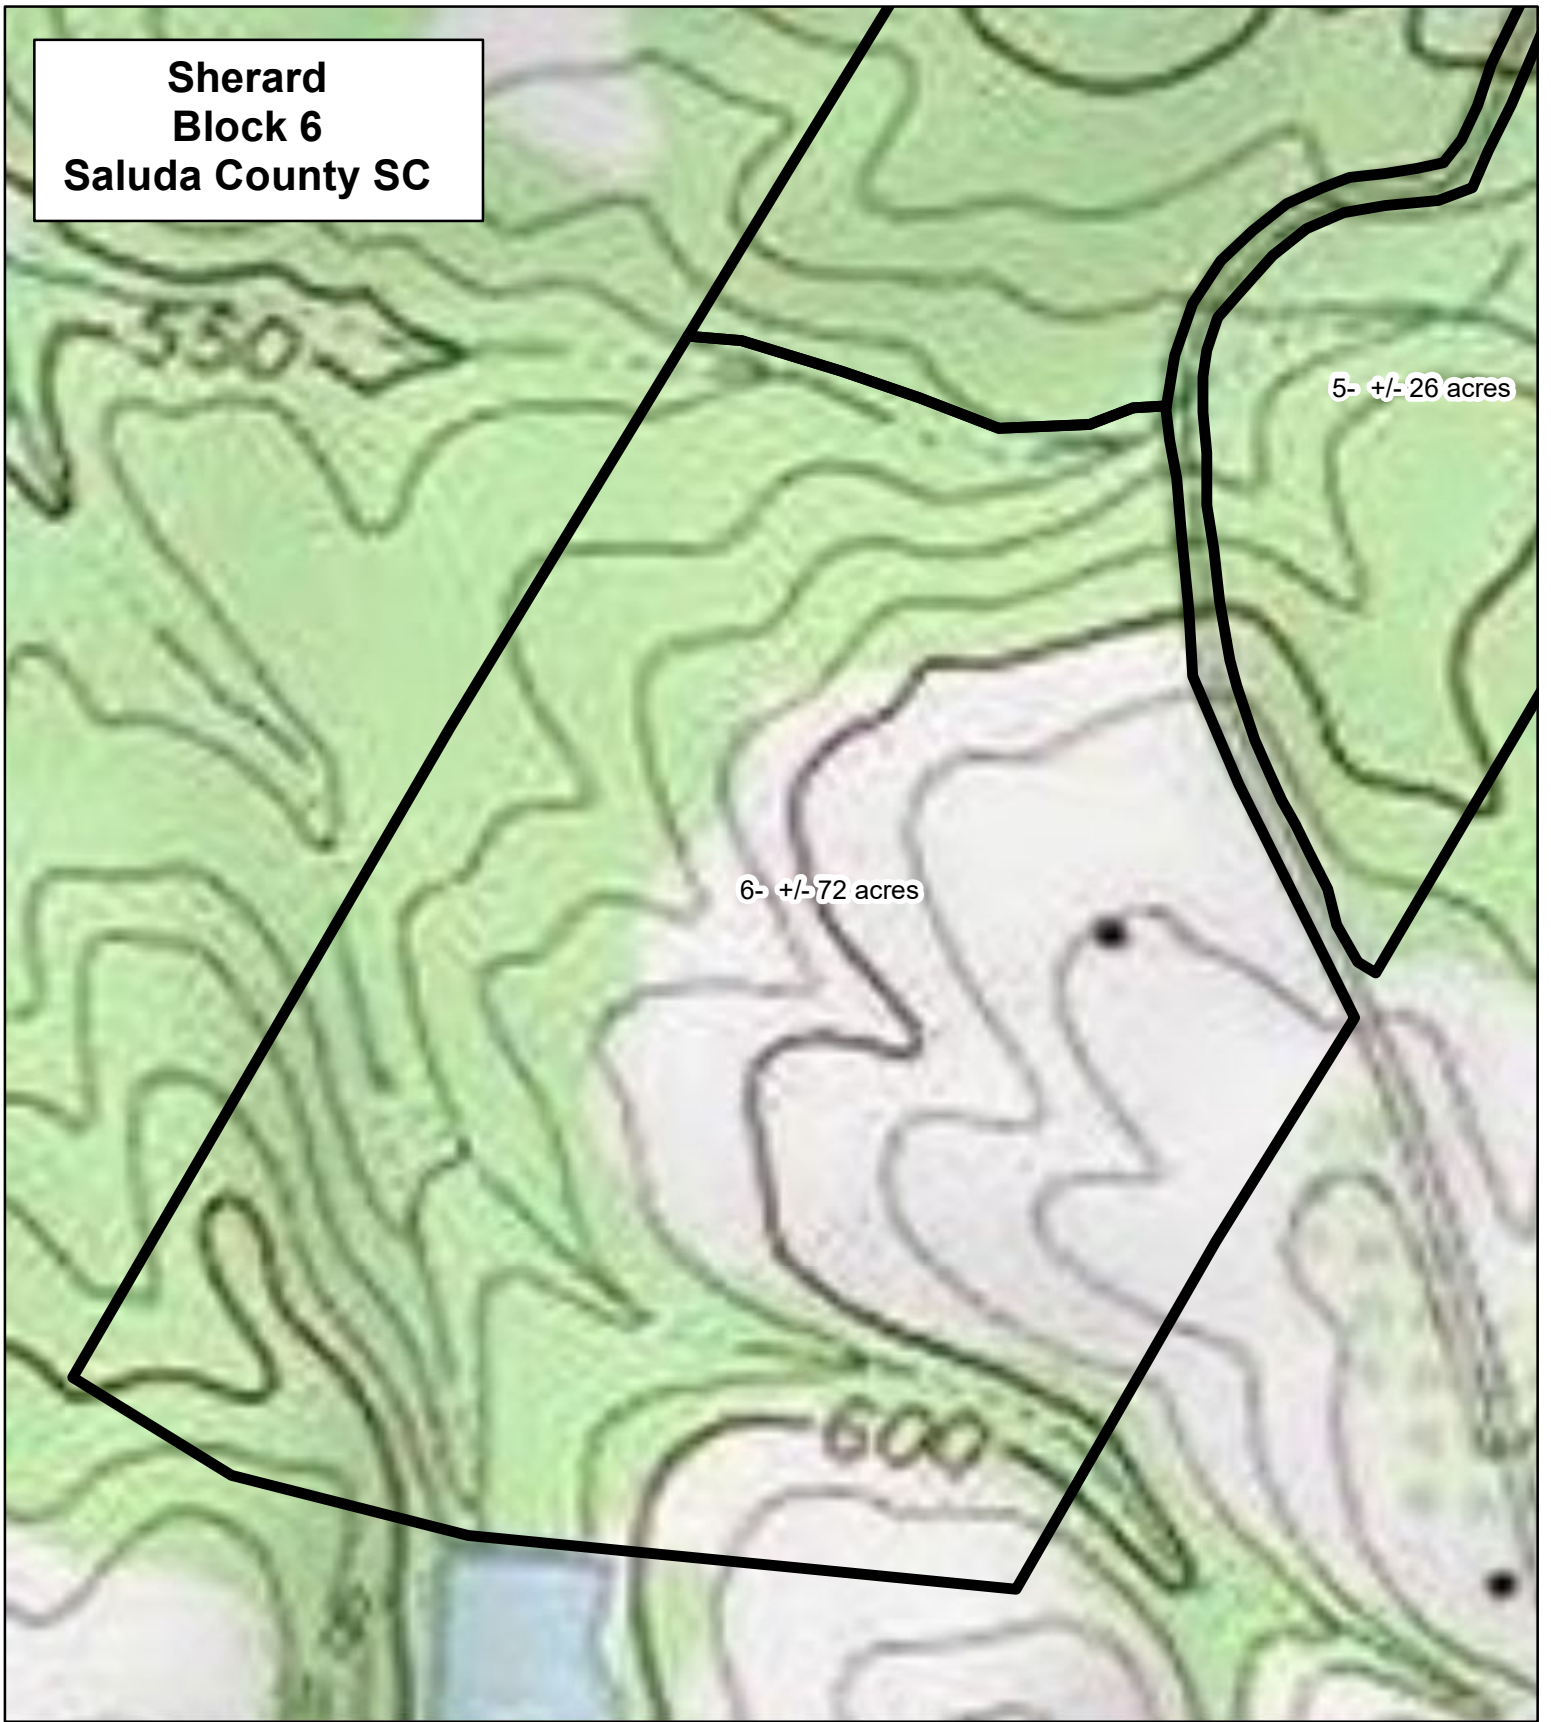

**Sherard
Block 6
Saluda County SC**

Lat, Long:

1/29/2025 2:54:30 PM

This map is considered accurate; however, no warranty is given or implied.

864.229.0098
www.thompsonforest.com