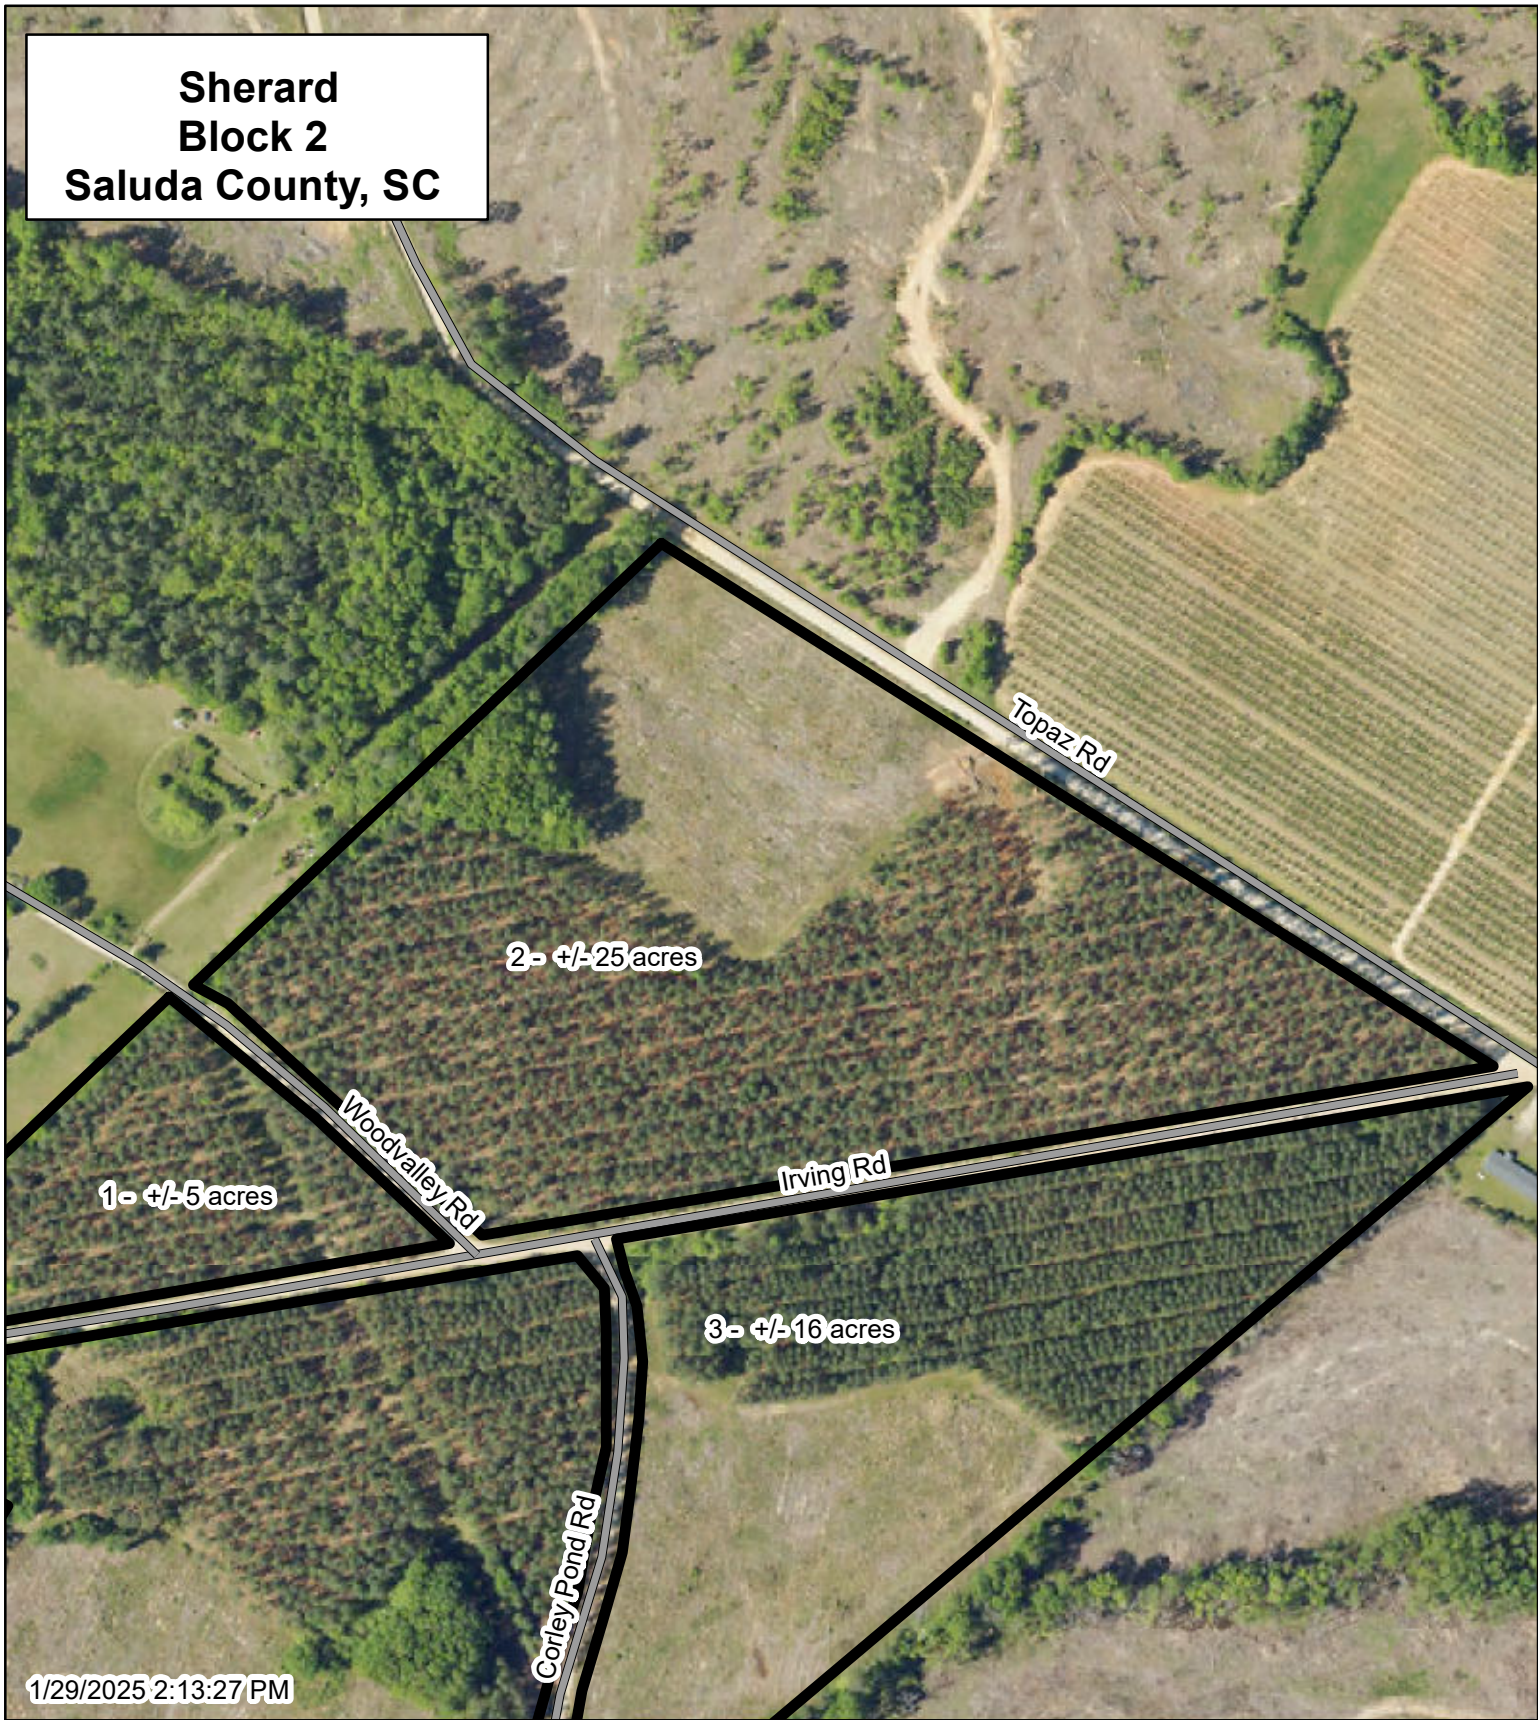

**Sherard
Block 2
Saluda County, SC**

Lat, Long: 33.893239, -81.596815

1 inch = 292 feet

0 330 660 Feet

This map is considered accurate; however, no warranty is given or implied.

864.229.0098
www.thompsonforest.com