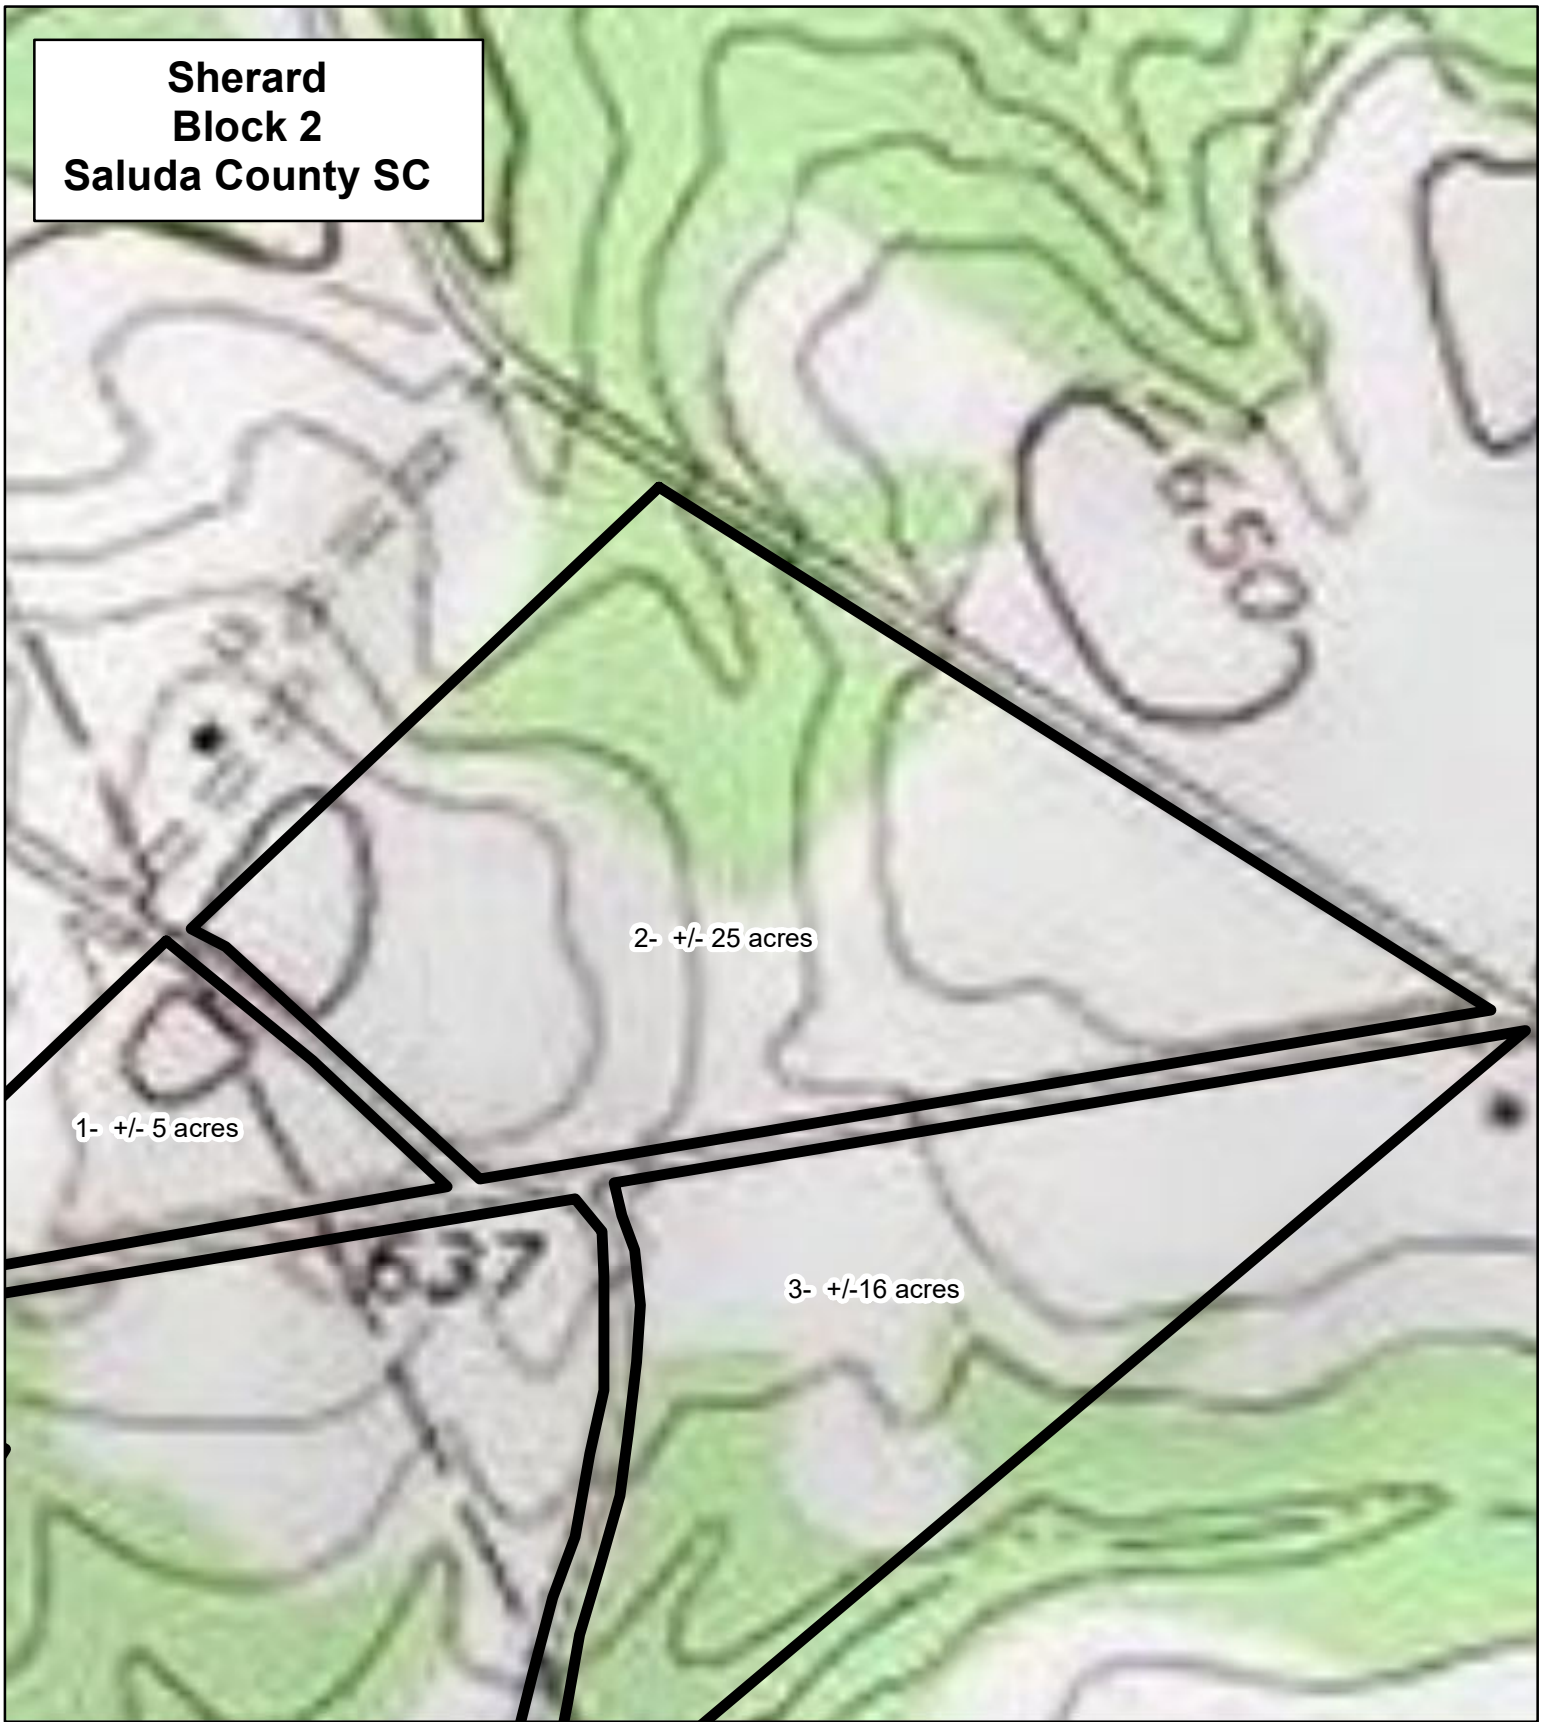

**Sherard
Block 2
Saluda County SC**

Lat, Long:

11/21/2024 4:47:50 PM

This map is considered accurate; however, no warranty is given or implied.

864.229.0098
www.thompsonforest.com