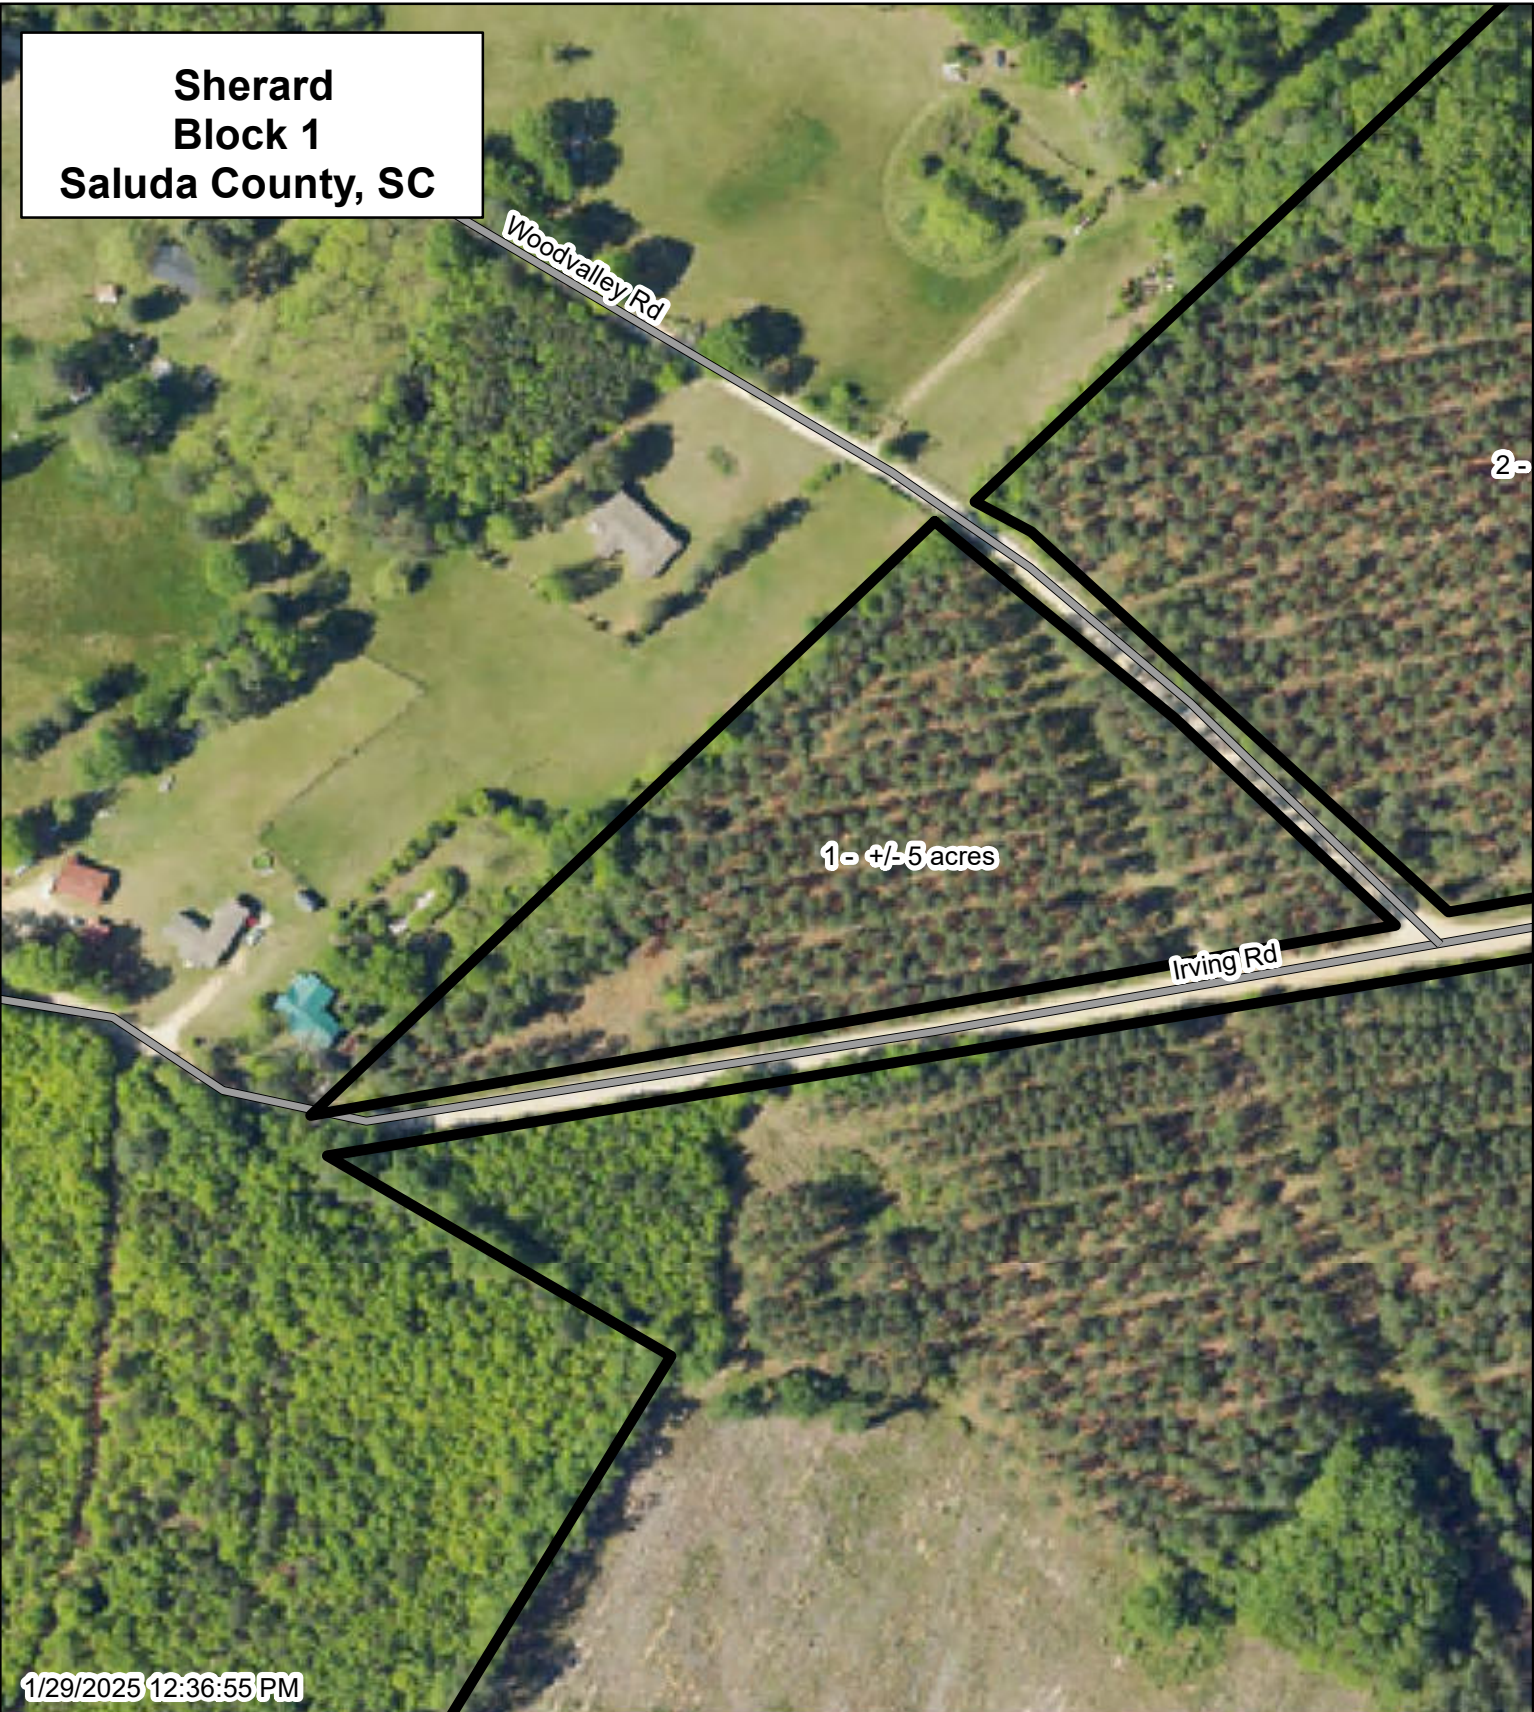

**Sherard
Block 1
Saluda County, SC**

1/29/2025 12:36:55 PM

Lat, Long: 33.893239, -81.596815

1 inch = 178 feet

This map is considered accurate; however, no warranty is given or implied.

864.229.0098
www.thompsonforest.com