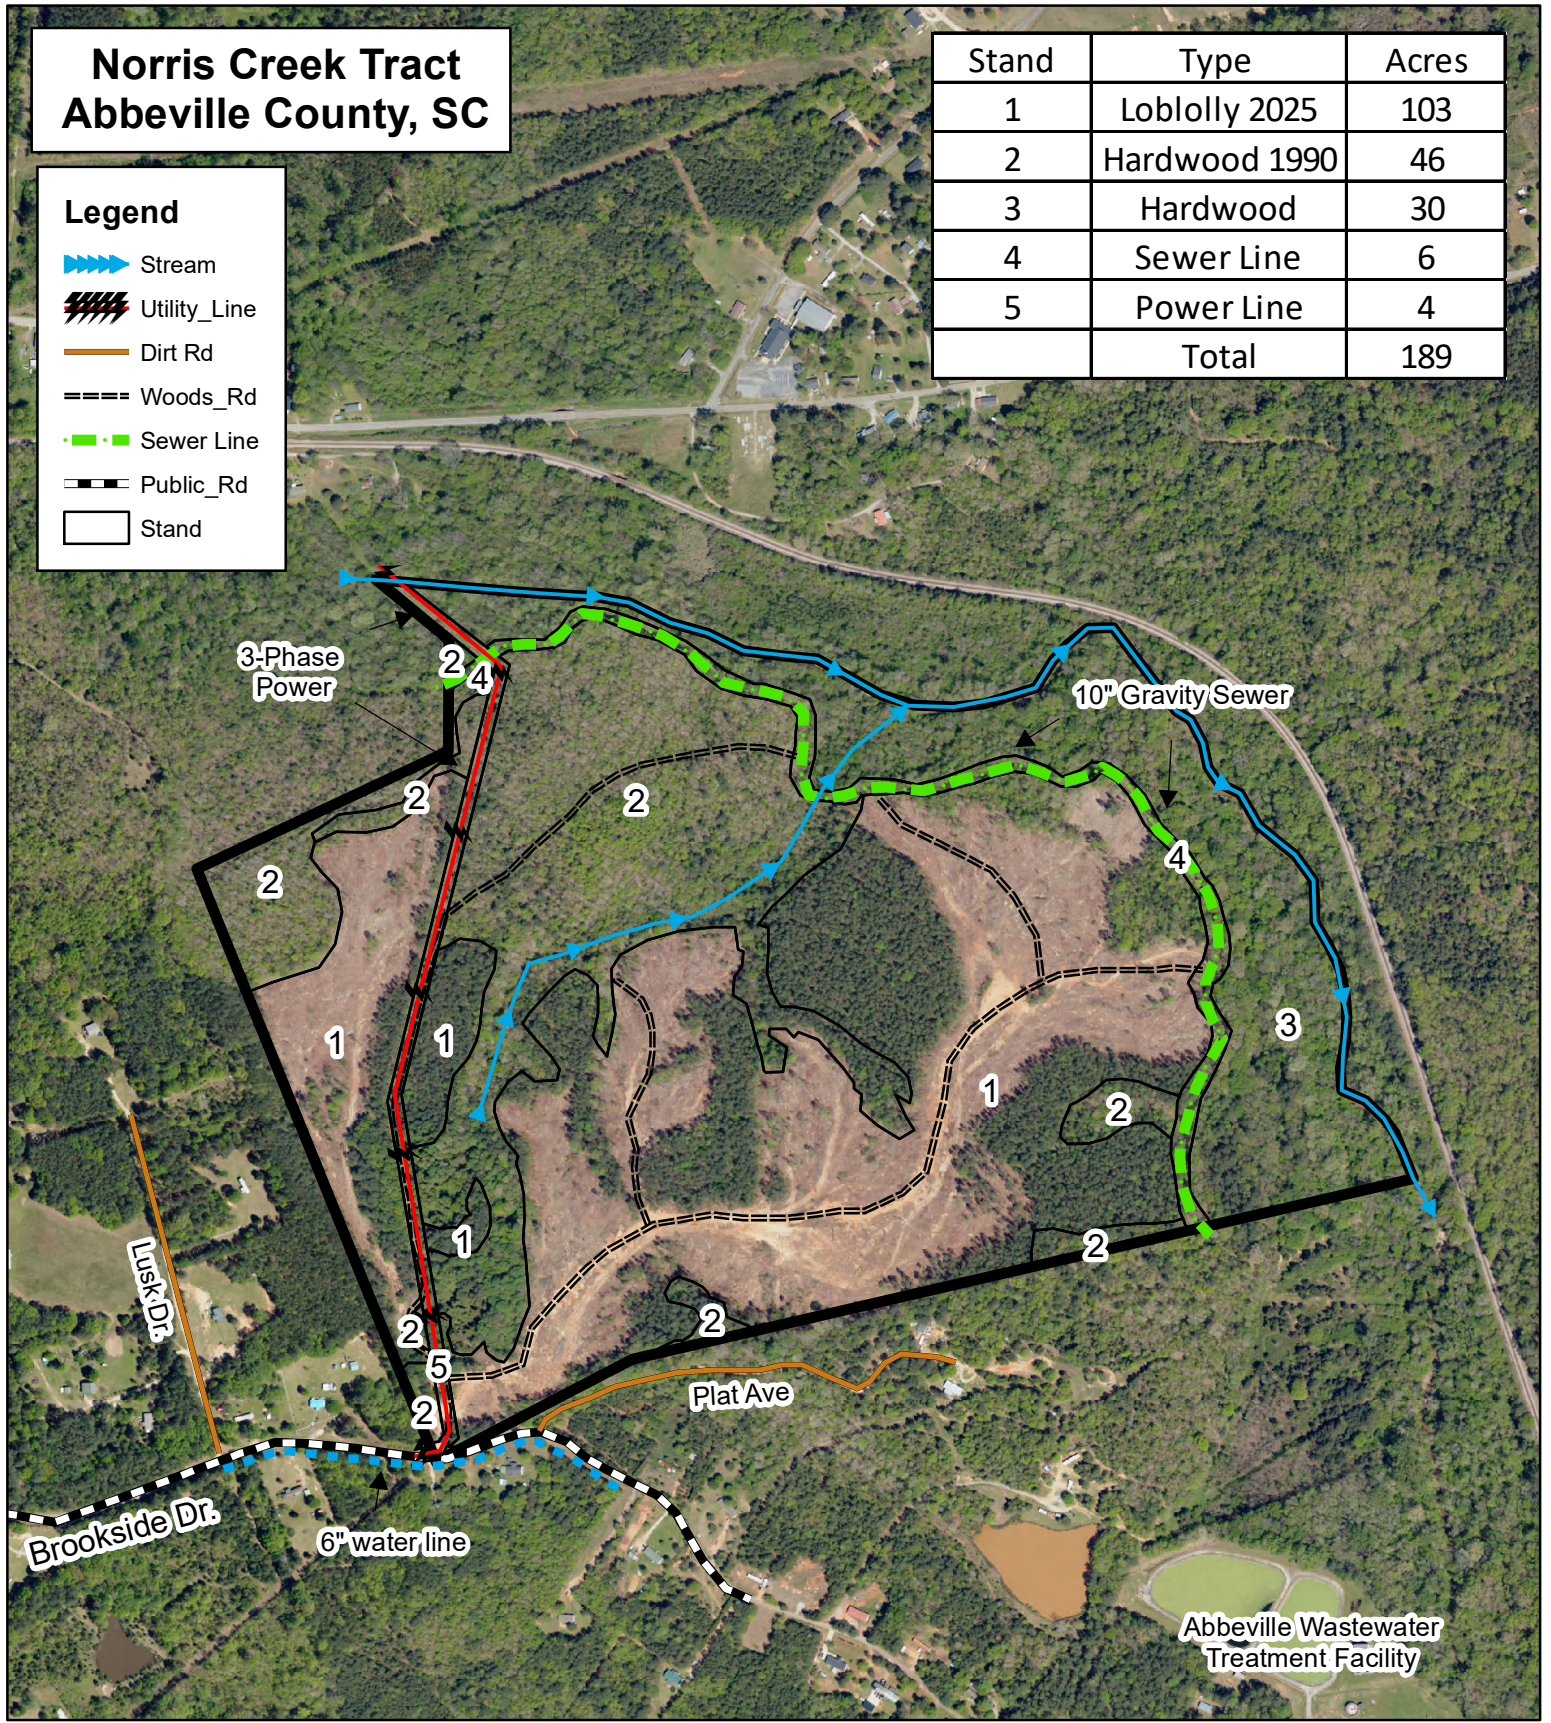

# Norris Creek Tract Abbeville County, SC

Stand	Type	Acres
1	Loblolly 2025	103
2	Hardwood 1990	46
3	Hardwood	30
4	Sewer Line	6
5	Power Line	4
	<b>Total</b>	<b>189</b>

**Legend**

-  Stream
-  Utility\_Line
-  Dirt Rd
-  Woods\_Rd
-  Sewer Line
-  Public\_Rd
-  Stand

Lat, Long: 34.158733, -82.355538

2/18/2025 9:57:34 AM

This map is considered accurate; however, no warranty is given or implied.

864.229.0098  
www.thompsonforest.com