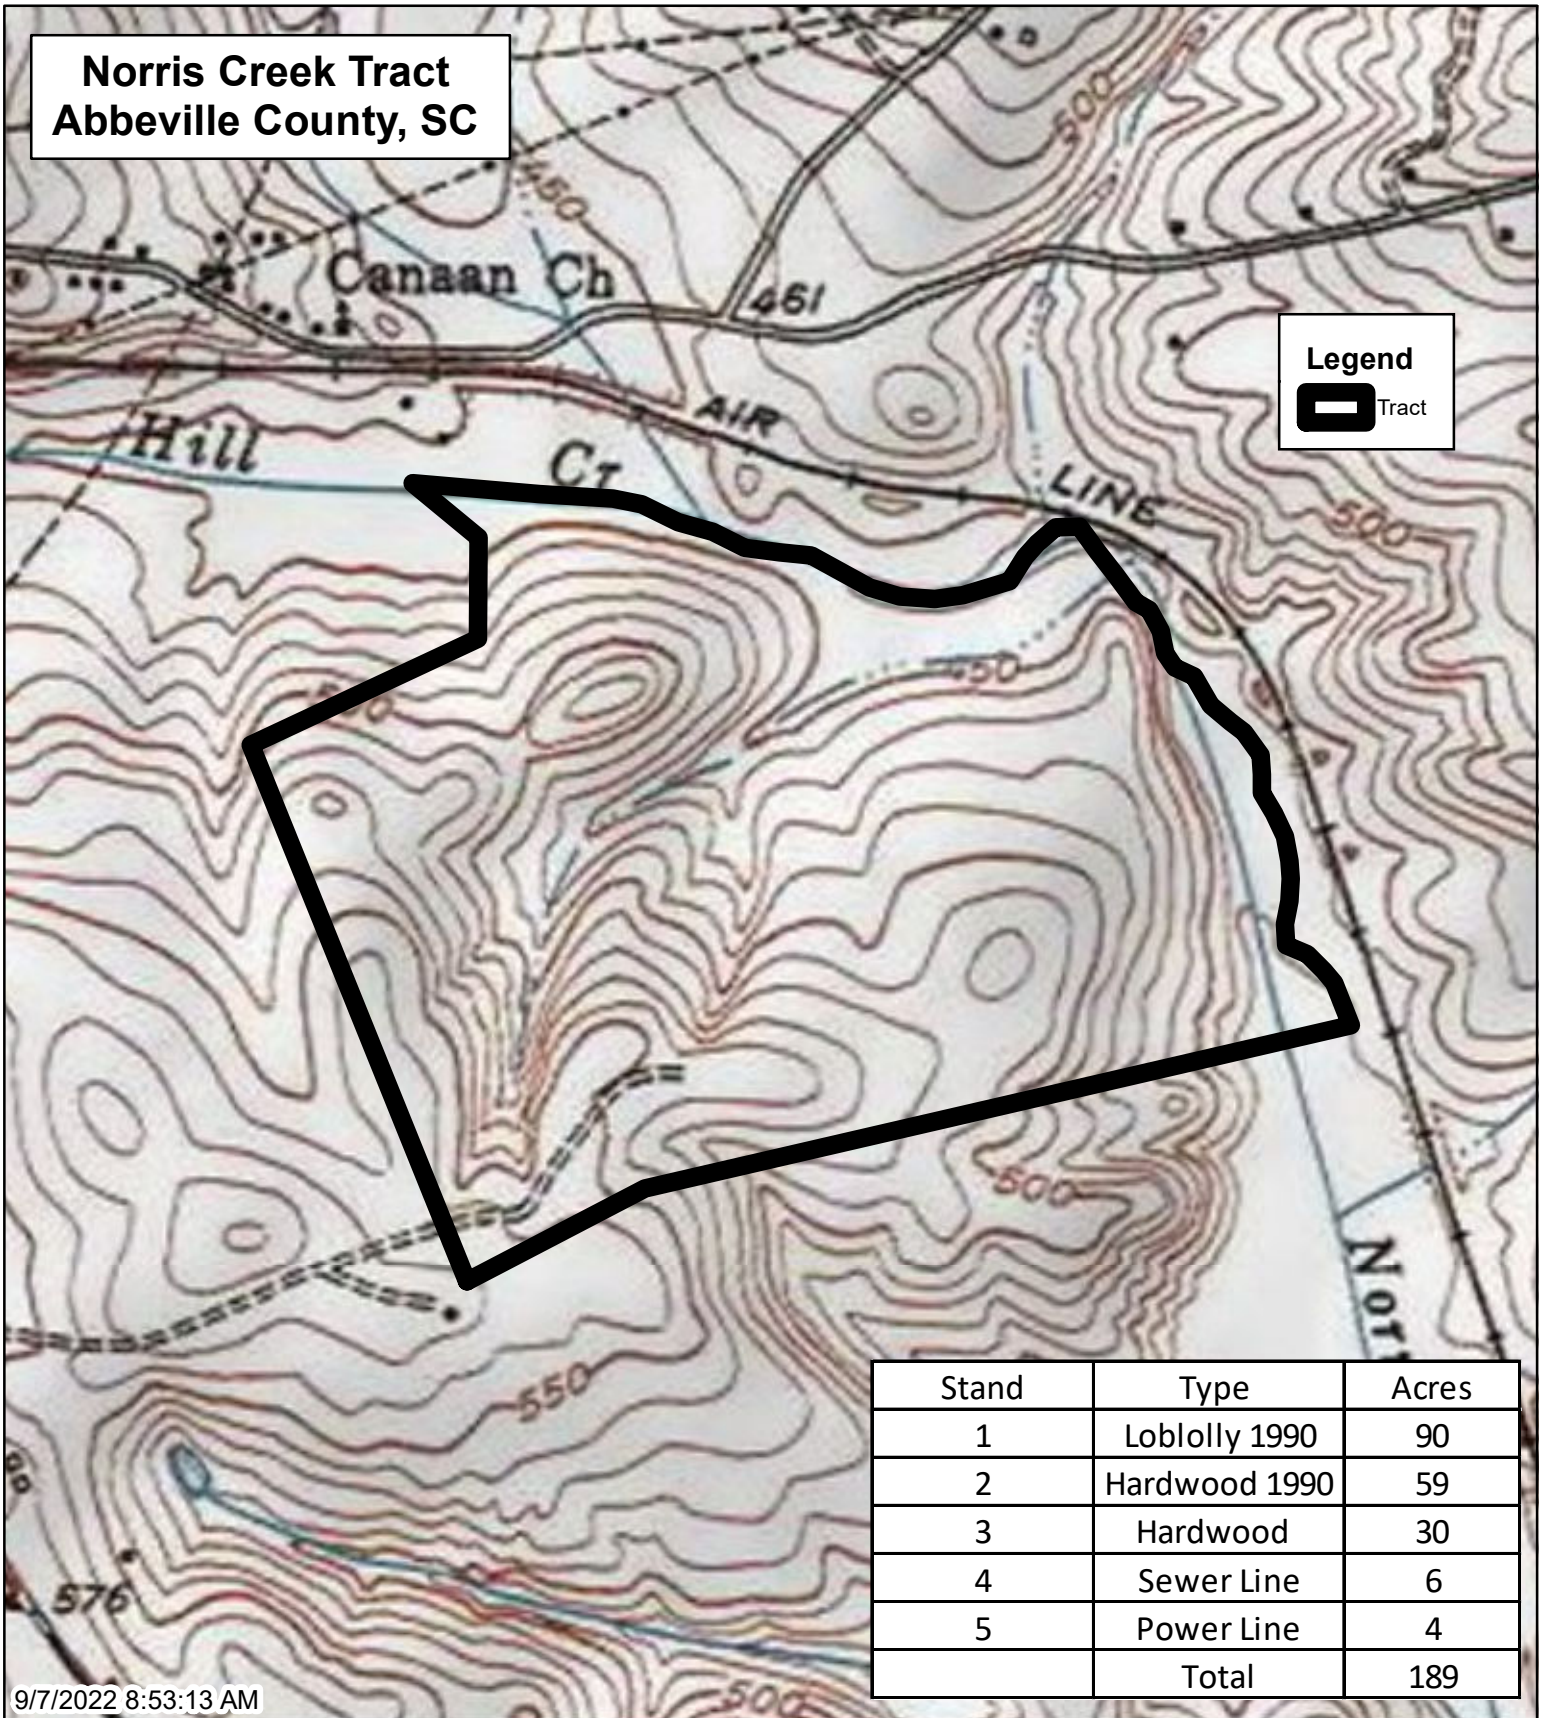

**Norris Creek Tract
Abbeville County, SC**

Legend

9/7/2022 8:53:13 AM

Lat, Long: 34.158733, -82.355538

1 inch = 750 feet
0 330 660 1,320
Feet

This map is considered accurate; however, no warranty is given or implied.