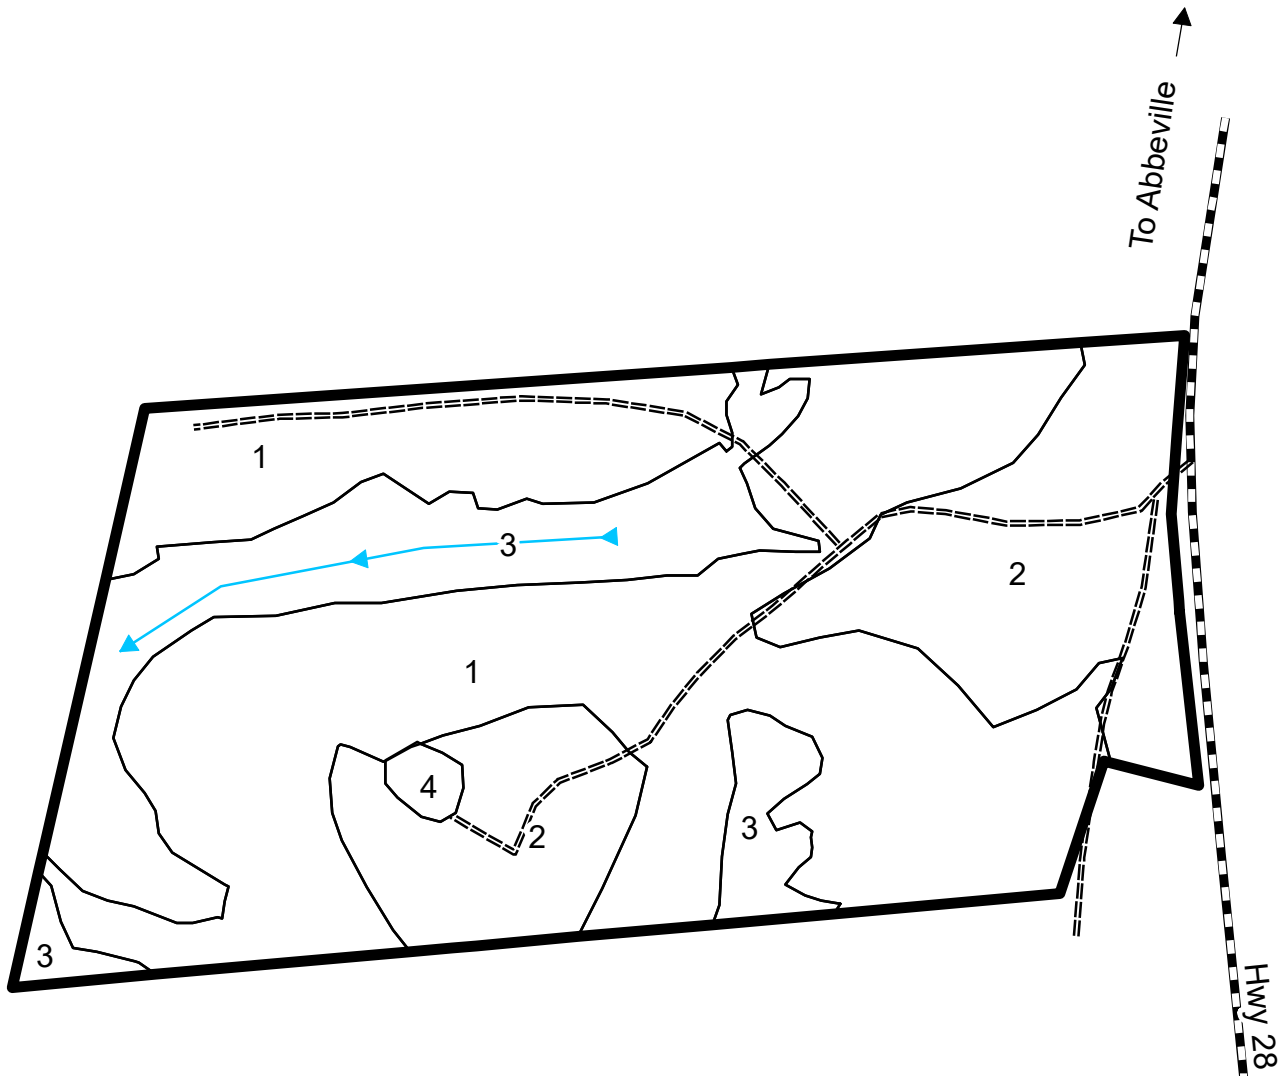

**J & L Farm - West
Abbeville County, SC**

J & L Farm West		
Stand	Type	Acres
1	Loblolly 2022	50
2	Nat Loblolly 1995	21
3	hardwood	22
4	Open	1
	Total	94

3/5/2025 1:43:01 PM

Lat, Long: 34.117433, -82.382311

This map is considered accurate; however, no warranty is given or implied.

864.229.0098
www.thompsonforest.com