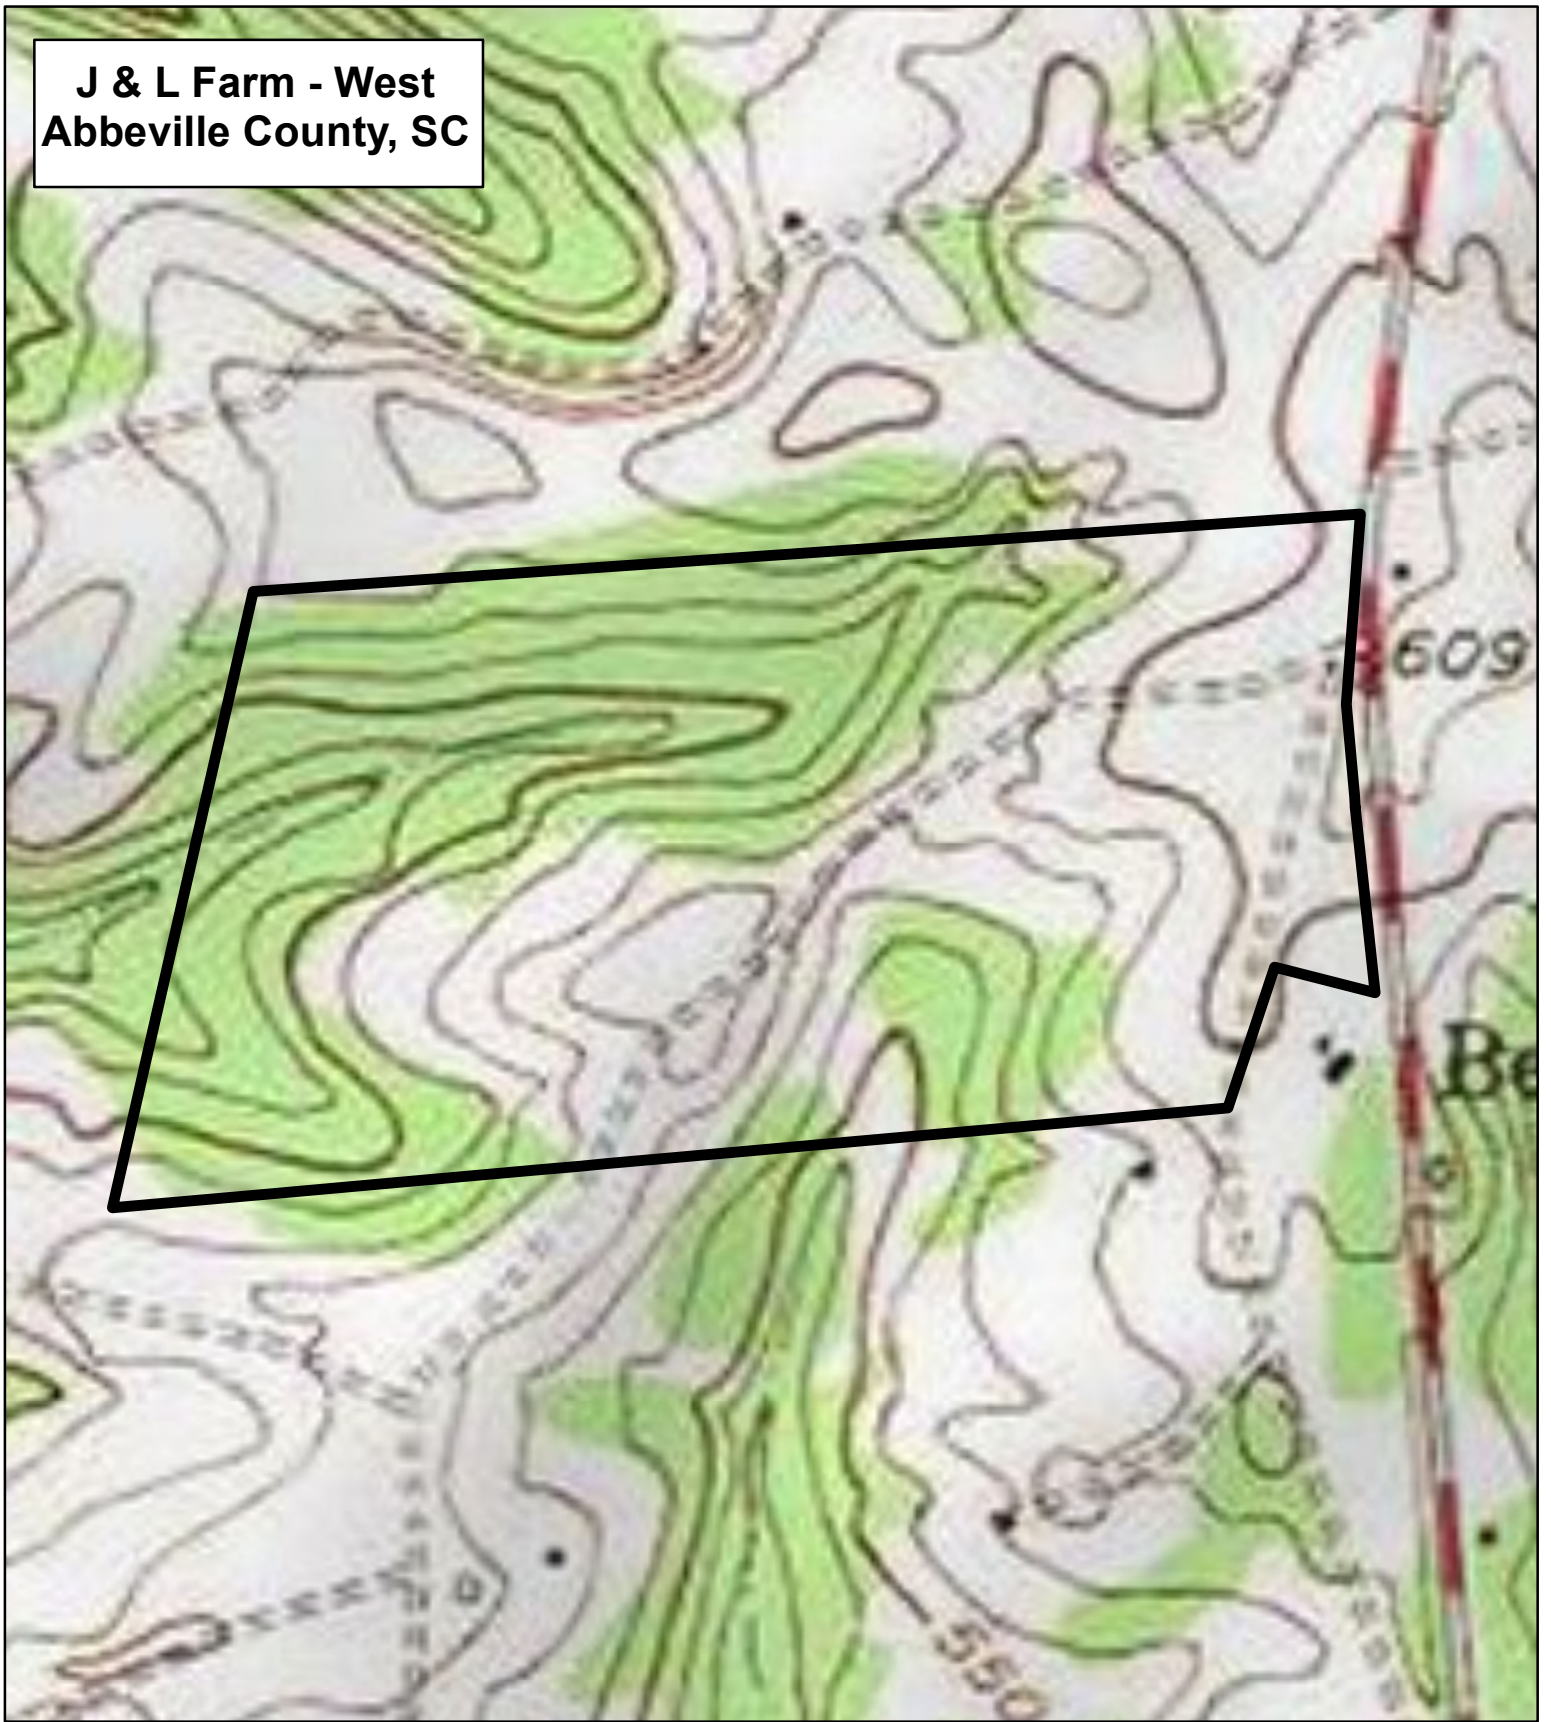

**J & L Farm - West
Abbeville County, SC**

Lat, Long:

1/29/2025 3:00:46 PM

1 inch = 454 feet
0 330 660
Feet

This map is considered accurate; however, no warranty is given or implied.

864.229.0098
www.thompsonforest.com