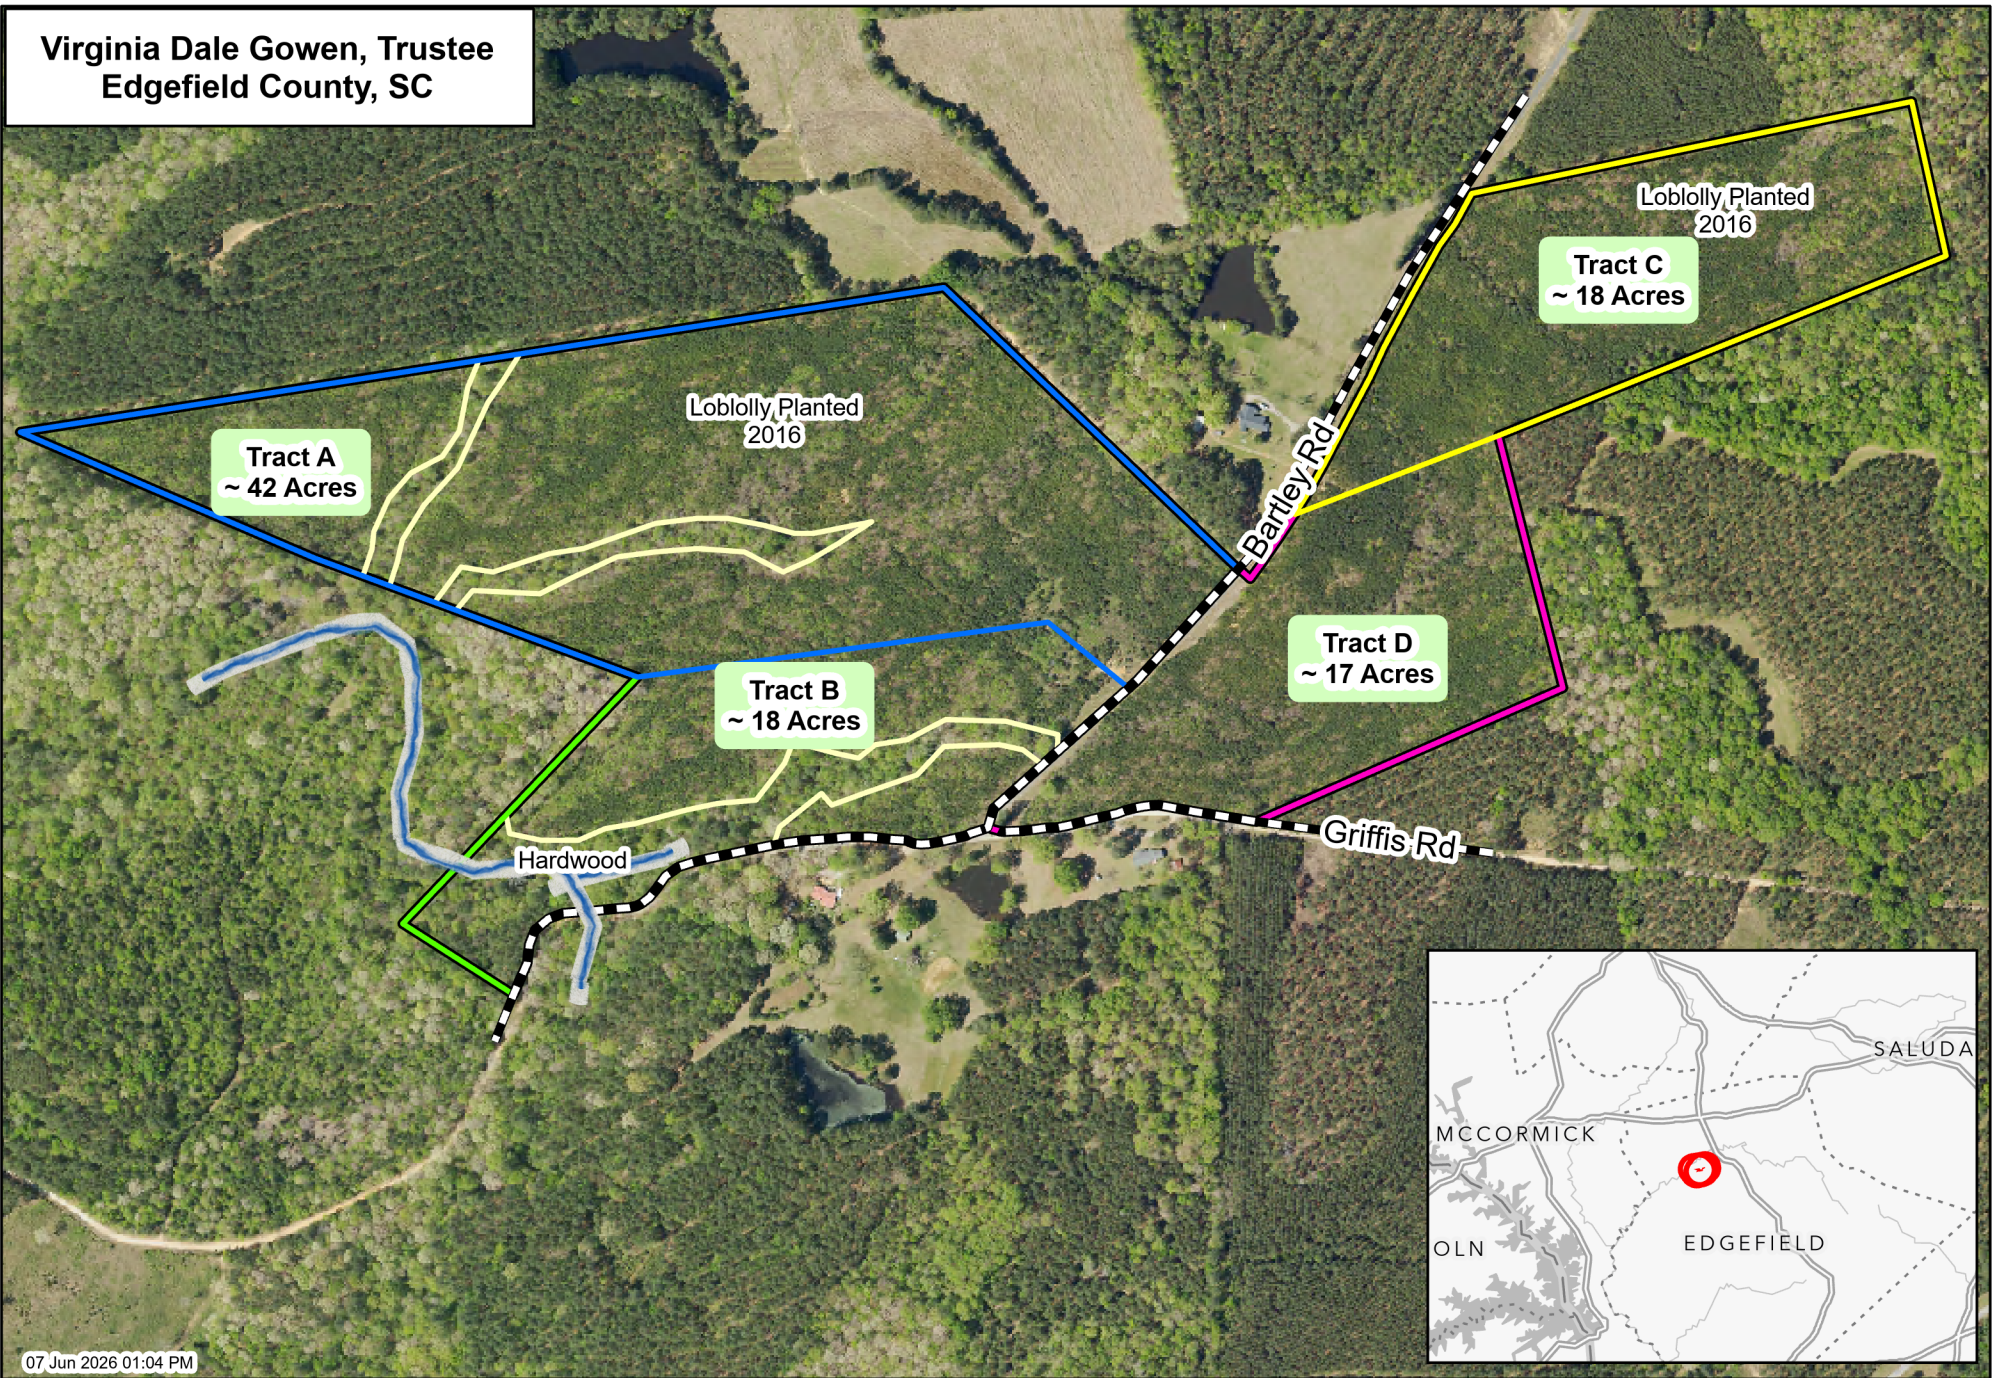

Virginia Dale Gowen, Trustee  
Edgefield County, SC

1 inch equals 500 feet

This map is considered to be accurate; however, no warranty is given or implied.

864.229.0098  
www.thompsonforest.com