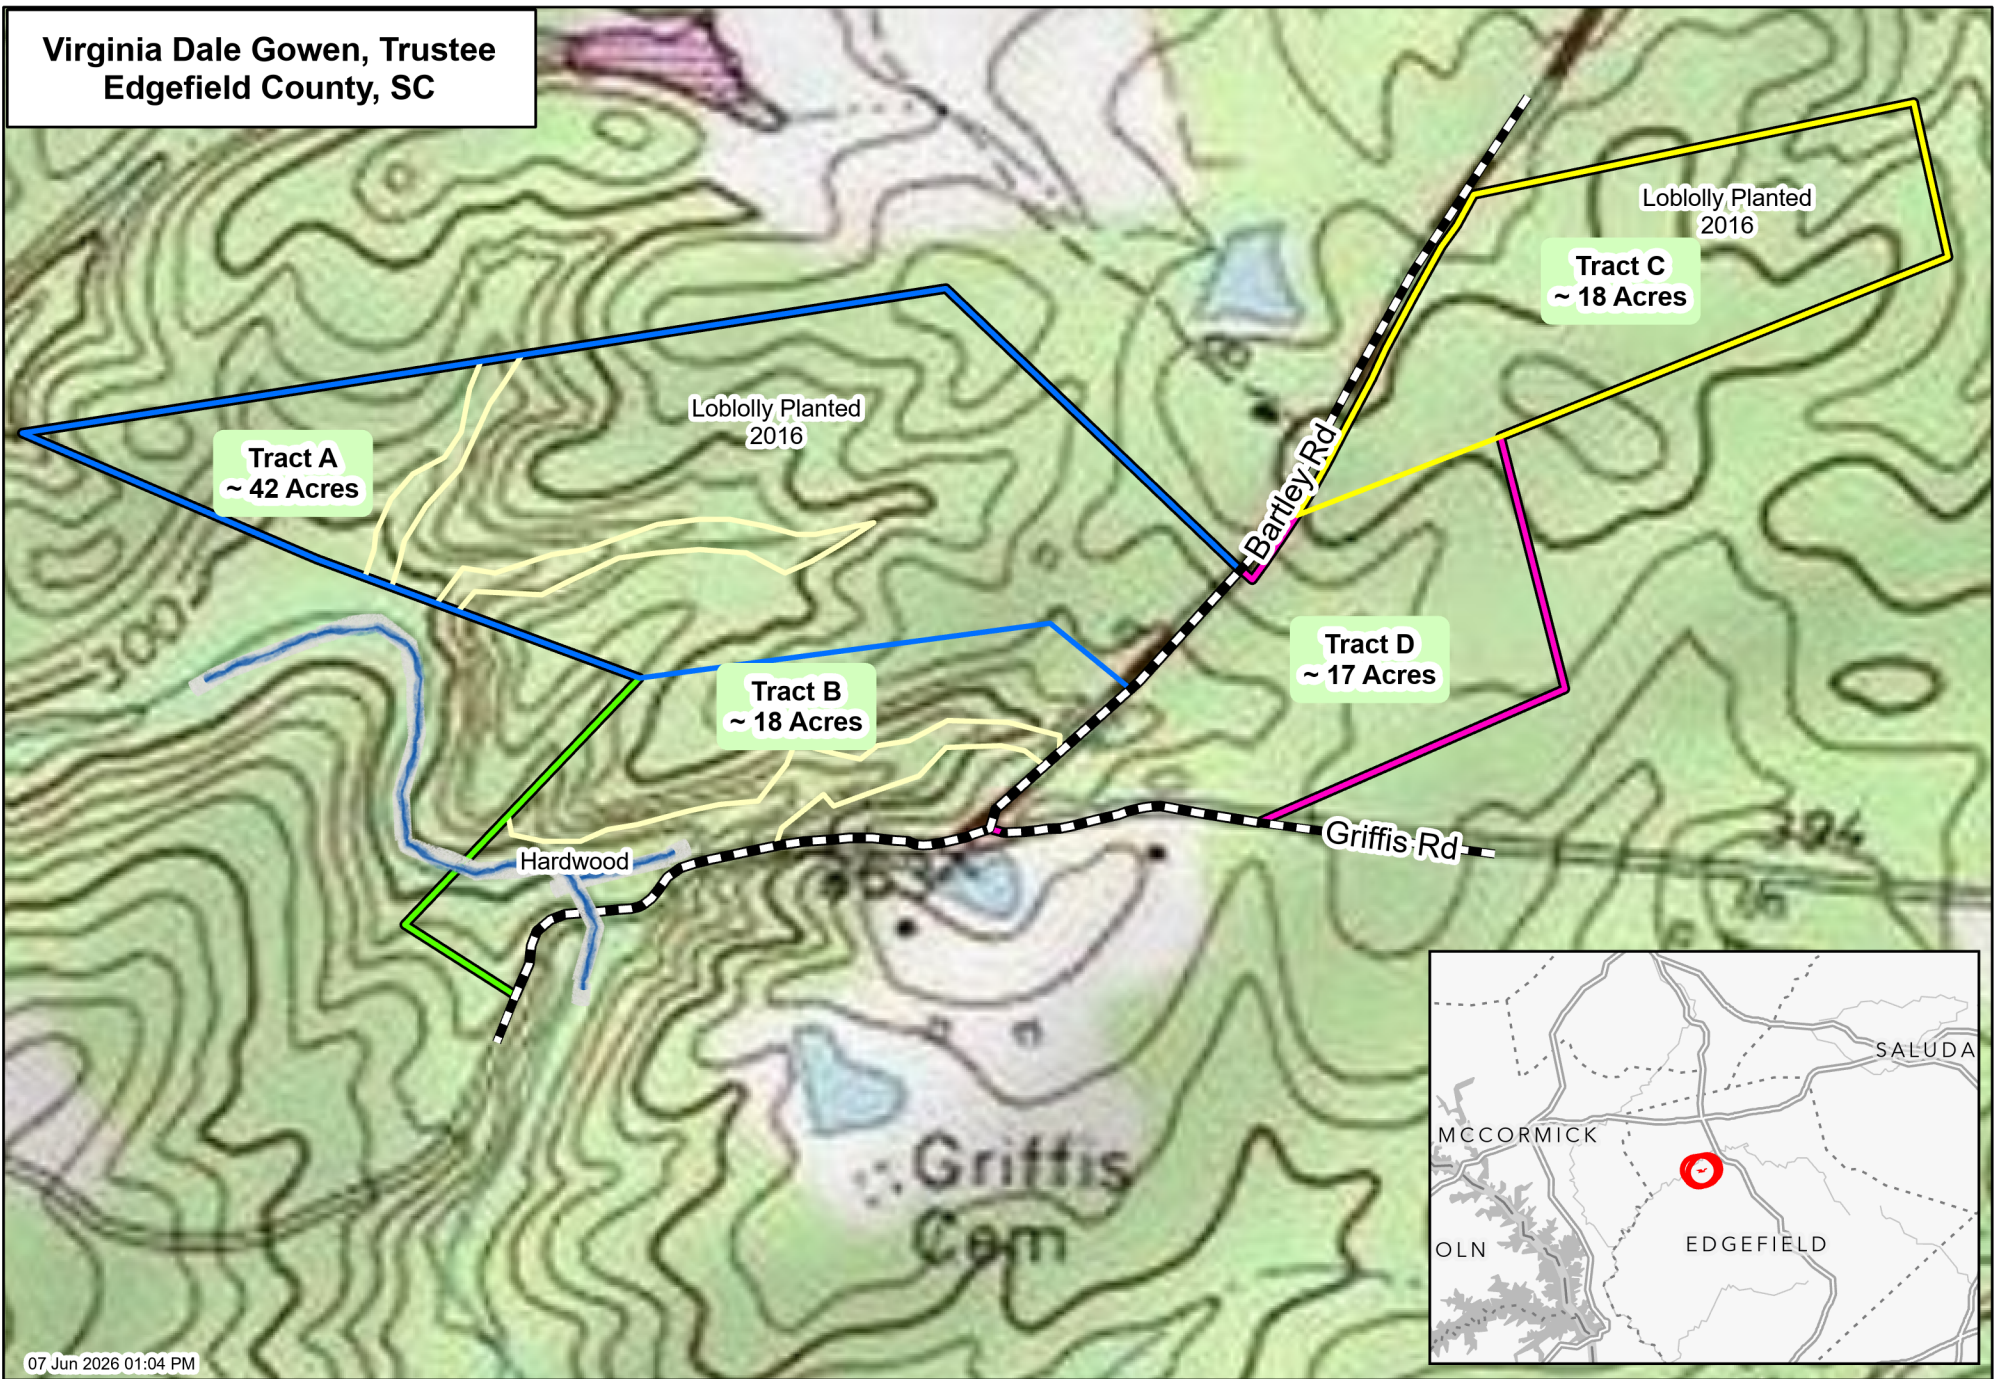

Virginia Dale Gowen, Trustee
Edgefield County, SC

07 Jun 2026 01:04 PM

1 inch equals 500 feet

864.229.0098
www.thompsonforest.com