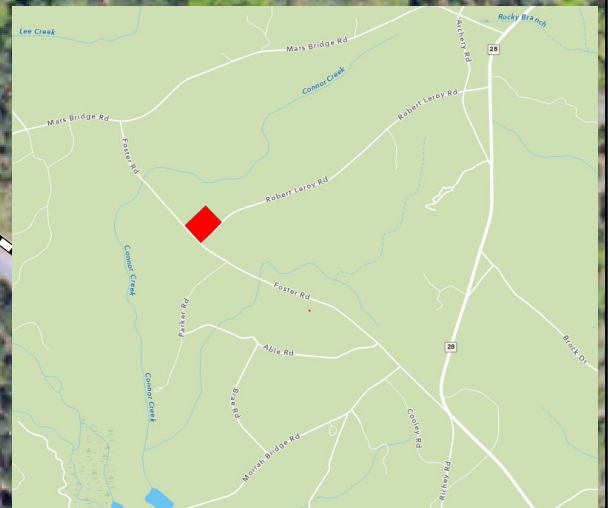

**Leslie Place
McCormick County, SC**

+/- 16.94 Acres

Foster Rd.

Robert LeRoy Rd

6/5/2026 12:54 PM

Lat, Long: 34.00759, -82.43321

1:2,513

This map is considered accurate; however, no warranty is given or implied